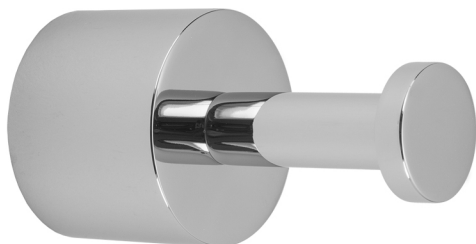

## Contempo II Robe Hook

**Model #: 3501-RH-**

### FEATURES:

- All brass single robe hook
- Universal mounting hardware included
- 2 3/8" projection

### AVAILABLE FINISHES:

Polished Chrome (PCH)	Satin Chrome (SC)	Bronze Umber (BU)
Satin Nickel (SN)	Pewter (PEW)	Caramel Bronze (CB)
Polished Nickel (PN)	Antique Brass (AB)	Antique Copper (ACU)
Oil-Rubbed Bronze (ORB)	Polished Brass (PB)	Polished Copper (PCU)
Vintage Bronze (VB)	Satin Brass (SB)	Rose Gold (RG)
Matte Black (MBK)	Satin Gold (SG)	Polished Gold (PG)
Black Nickel (BKN)	Bombay Gold (BG)	Jewelers Gold (JG)
Europa Bronze (EB)	White (WH)	Sedona Beige (SDB)
Tristan Brass (TB)	Unlacquered Brass (ULB)	