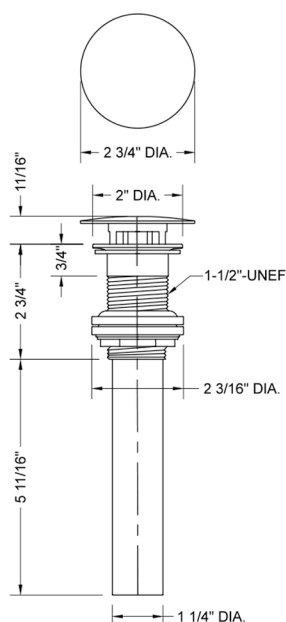

## Stationary Round Lavatory Drain

**Model #: 831-**

### FEATURES:

- 2 3/4" round contemporary stationary top
- Drain is always opened in basin
- Without overflow

### SPECIFICATION DRAWING: