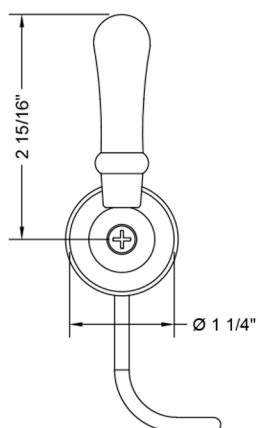

Toilet Tank Trip Lever to Fit AMERICAN STANDARD

Model #: 958-

FEATURES:

- Toilet tank "trip" lever to fit American Standard models: 047242, 738153
- Brass arm, spud & handle
- Fits American Standard Models: Pressure assist models, Cadet, Yorkville

SPECIFICATION DRAWING:

FRONT VIEW

SIDE VIEW