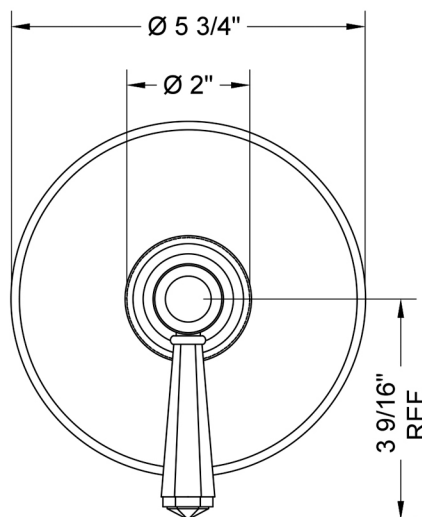

# Round Plate With Hex Lever Trim For Pressure Balance Cycling Valve (J-CSV)

**Model #: A425-TRIM-**

## FEATURES:

- All brass construction
- Rotating the handle counter clockwise turns on the water & controls the water temperature
- Requires rough valve J-CSV
- Lever trim is ADA compliant

## SPECIFICATION DRAWING:

FRONT VIEW