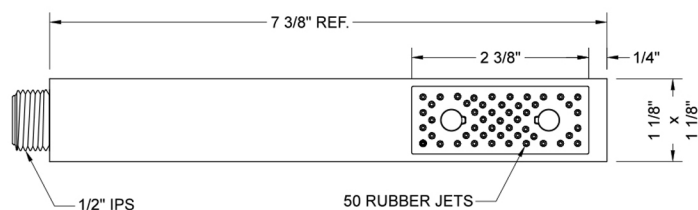

SPRAY PATTERNS:

COMPLIANCES:

Complies with: ASME A112.18.1-2012/CSA B125.1-12