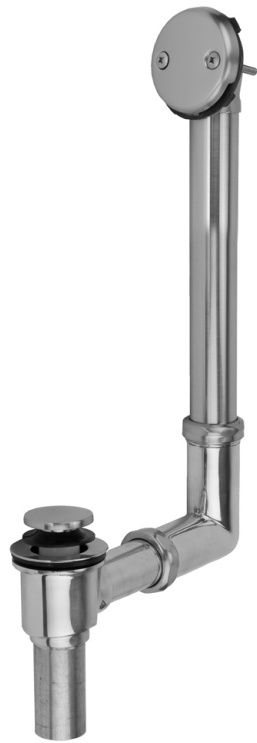

Brass Tub Drain Direct Outlet Toe Control with Faceplate (2 Hole) Tub Waste

Model #: 397-

FEATURES:

- FITS MOST MANUFACTURERS' TUBS 17" -26" DEEP
- 10" SHOE LENGTH with direct outlet
- 1 1/2" IPS course thread brass Gerber style shoe elbow
- 2 screw blank faceplate with toe control stopper
- Push down stopper with internal spring loaded mechanism for easy use
- 1 1/2" O.D. 17 gauge brass tubing
- All brass construction
- Overflow height & shoe length can be cut to size (if required)

AVAILABLE FINISHES:

Polished Chrome (PCH)	Satin Chrome (SC)	Bronze Umber (BU)
Satin Nickel (SN)	Pewter (PEW)	Caramel Bronze (CB)
Polished Nickel (PN)	Antique Brass (AB)	Antique Copper (ACU)
Oil-Rubbed Bronze (ORB)	Polished Brass (PB)	Polished Copper (PCU)
Vintage Bronze (VB)	Satin Brass (SB)	Rose Gold (RG)
Matte Black (MBK)	Satin Gold (SG)	Polished Gold (PG)
Black Nickel (BKN)	Bombay Gold (BG)	Jewelers Gold (JG)
Europa Bronze (EB)	White (WH)	Sedona Beige (SDB)
Tristan Brass (TB)	Unlacquered Brass (ULB)	