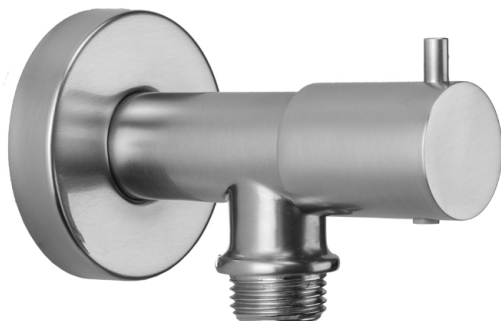

Water Supply Elbow with On/Off Valve

Model #: 6462-

FEATURES:

- Brass water supply elbow with built in shut off
- 1/2" Female inlet x 1/2" Male outlet
- Sliding escutcheon for easy installation
- Use with all handshowers & bidet sprays
- Controls water flow on and off

AVAILABLE FINISHES:

Polished Chrome (PCH)	Satin Chrome (SC)	Bronze Umber (BU)
Satin Nickel (SN)	Pewter (PEW)	Caramel Bronze (CB)
Polished Nickel (PN)	Antique Brass (AB)	Antique Copper (ACU)
Oil-Rubbed Bronze (ORB)	Polished Brass (PB)	Polished Copper (PCU)
Vintage Bronze (VB)	Satin Brass (SB)	Rose Gold (RG)
Matte Black (MBK)	Satin Gold (SG)	Polished Gold (PG)
Black Nickel (BKN)	Bombay Gold (BG)	Jewelers Gold (JG)
Europa Bronze (EB)	White (WH)	Sedona Beige (SDB)
Tristan Brass (TB)	Unlacquered Brass (ULB)	