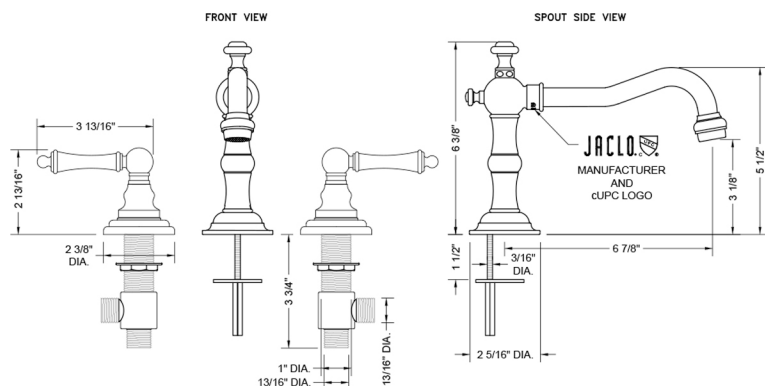

### FEATURES:

- All brass 8" - 12" widespread faucet includes brass pop-up drain with overflow
- 1/4 turn ceramic valves
- Swivel Spout (For Stationary Spout option, contact JACLO)
- Available Flow Rates: 1.5, 1.2 & 0.5 GPM. Additional flow rate (aerator) options available. Contact JACLO.
- 6 7/8" spout reach
- Spout Hole Size: 1" - 2"
- Valve Hole Size: 1 1/8" - 1 5/8"
- ADA Compliant Levers

### SPECIFICATION DRAWING: