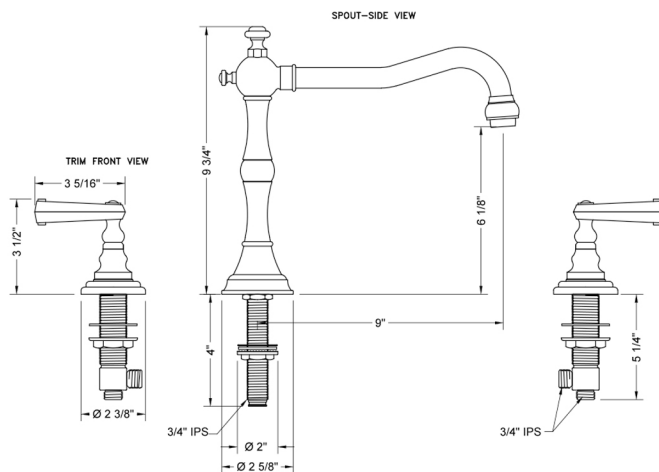

# Roaring 20's Roman Tub Set with Ribbon Lever Handles

**Model #: 9930-T667-TRIM-**

## FEATURES:

- All brass roman deck mount tub set trim
- Quick connect/disconnect spout
- Swivel Spout includes full flow aerator
- Spout Hole Size: 1 1/4" - 1 3/8"
- Valve Hole Size: 1 1/4" - 1 3/8"
- ADA Compliant Levers
- Requires J-6910 rough in kit

## SPECIFICATION DRAWING:

\* SPEC SHOWN WITH ROUGH KIT  
SOLD SEPARATELY