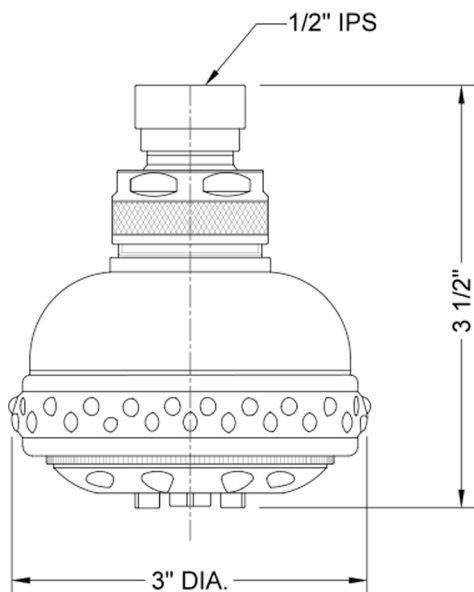

SPECIFICATION DRAWING: