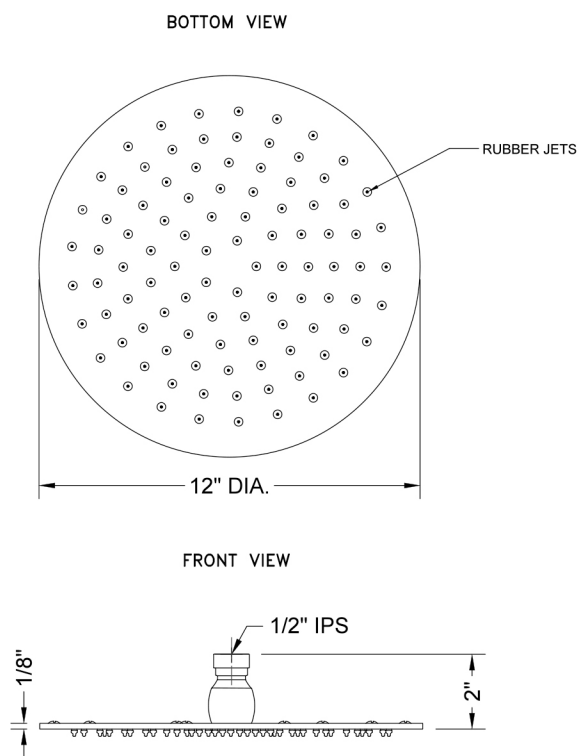

SPECIFICATION DRAWING:

SPRAY PATTERNS:

ANGLES AND FLOW RATES:

COMPLIANCES:

Complies with: ASME A112.18.1-2012/CSA B125.1-12