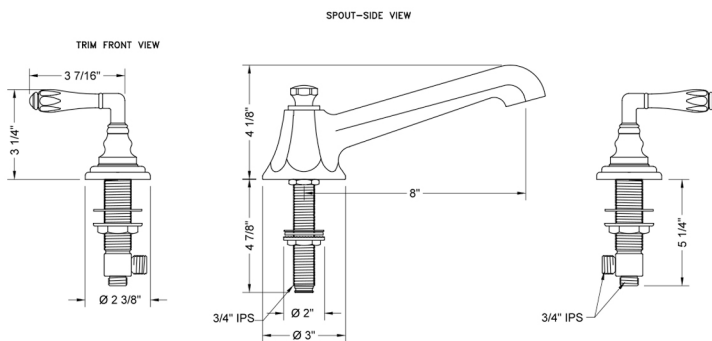

SPECIFICATION DRAWING: