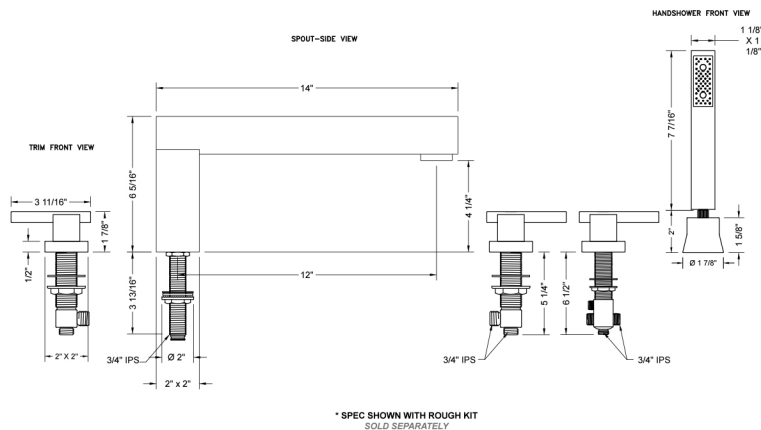

CUBIX® Roman Tub Set with CUBIX® Lever Handles and Straight Handshower

Model #: 4404-S-470-TRIM-

FEATURES:

- All brass roman deck mount tub set trim with straight handshower
- Any handshower can be used. For alternate handshower contact JACLO for the model #.
- Stationary spout
- Well suited for oversized tubs
- Includes:
 - S470 handshower
 - 3060-DS hose
 - 8030 straight handshower mount
 - 8019 deck mount sleeve
- 12" spout reach
- Spout Hole Size: 1" - 1 1/2"
- Valve Hole Size: 1 1/4" - 1 3/8"
- ADA Compliant Levers
- Requires J-6914-DIV-RGH rough in kit

SPECIFICATION DRAWING:

AVAILABLE HANDLES: