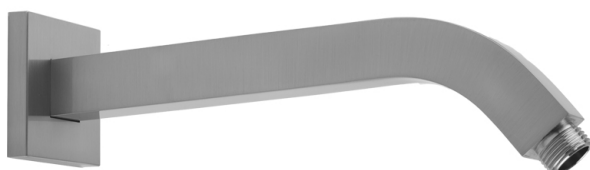

10" 45° Square Showerarm & Escutcheon

Model #: 8073-

FEATURES:

- 10" brass 45° square showerarm with 2 1/2" sliding square escutcheon
- 1/2" Male IPS
- Ideal for square rainheads

AVAILABLE FINISHES:

Polished Chrome (PCH)	Satin Chrome (SC)	Bronze Umber (BU)
Satin Nickel (SN)	Pewter (PEW)	Caramel Bronze (CB)
Polished Nickel (PN)	Antique Brass (AB)	Antique Copper (ACU)
Oil-Rubbed Bronze (ORB)	Polished Brass (PB)	Polished Copper (PCU)
Vintage Bronze (VB)	Satin Brass (SB)	Rose Gold (RG)
Matte Black (MBK)	Satin Gold (SG)	Polished Gold (PG)
Black Nickel (BKN)	Bombay Gold (BG)	Jewelers Gold (JG)
Europa Bronze (EB)	White (WH)	Sedona Beige (SDB)
Tristan Brass (TB)		