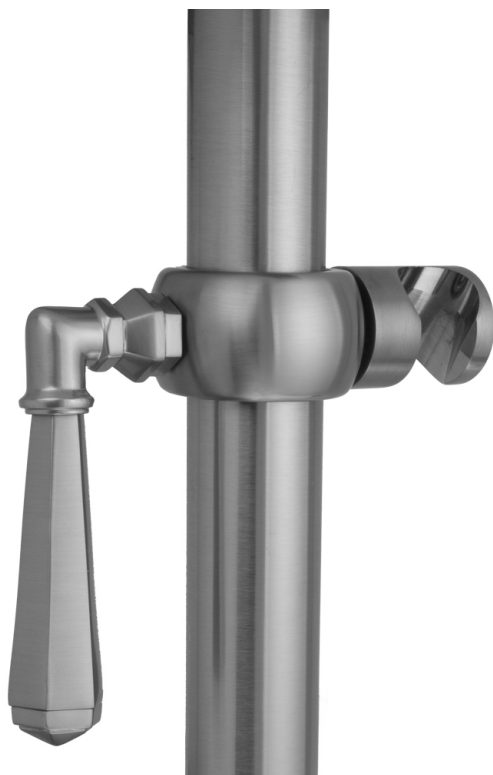

Hex Lever Grab Bar Handshower Slider

Model #: SRSL85-

FEATURES:

- Sliding handshower mounts for all luxury grab bars
- All brass construction, fully polished & plated
- Adjust tilt of handshower bracket allows use of handshower at desired angle
- ADA compliant lever handles
- For white porcelain button on cross handles & SL92-, add -P- to part #

AVAILABLE FINISHES:

Polished Chrome (PCH)	Satin Chrome (SC)	Bronze Umber (BU)
Satin Nickel (SN)	Pewter (PEW)	Caramel Bronze (CB)
Polished Nickel (PN)	Antique Brass (AB)	Antique Copper (ACU)
Oil-Rubbed Bronze (ORB)	Polished Brass (PB)	Polished Copper (PCU)
Vintage Bronze (VB)	Satin Brass (SB)	Rose Gold (RG)
Matte Black (MBK)	Satin Gold (SG)	Polished Gold (PG)
Black Nickel (BKN)	Bombay Gold (BG)	Jewelers Gold (JG)
Europa Bronze (EB)	White (WH)	Sedona Beige (SDB)
Tristan Brass (TB)	Unlacquered Brass (ULB)	