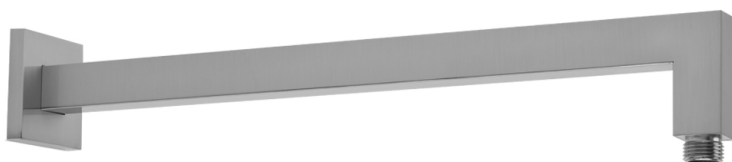

16" 90° Square Showerarm & Escutcheon

Model #: 8076-

FEATURES:

- 16" brass 90° square showerarm with 2 1/2" sliding square escutcheon
- 1/2" Male IPS
- Ideal for square rainheads

AVAILABLE FINISHES:

Polished Chrome (PCH)	Satin Chrome (SC)	Bronze Umber (BU)
Satin Nickel (SN)	Pewter (PEW)	Caramel Bronze (CB)
Polished Nickel (PN)	Antique Brass (AB)	Antique Copper (ACU)
Oil-Rubbed Bronze (ORB)	Polished Brass (PB)	Polished Copper (PCU)
Vintage Bronze (VB)	Satin Brass (SB)	Rose Gold (RG)
Matte Black (MBK)	Satin Gold (SG)	Polished Gold (PG)
Black Nickel (BKN)	Bombay Gold (BG)	Jewelers Gold (JG)
Europa Bronze (EB)	White (WH)	Sedona Beige (SDB)
Tristan Brass (TB)		