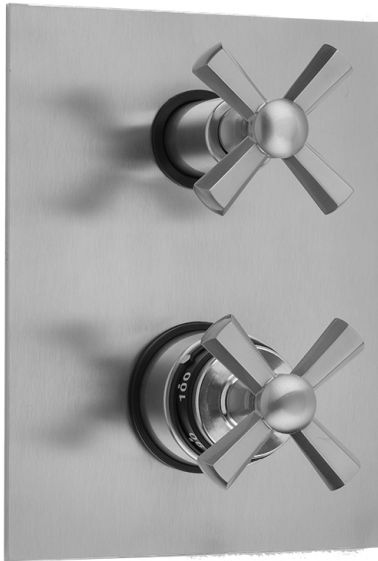

Rectangle 2-Hole Plate With Hex Cross Trim For Thermostatic Valves With Built-in 2-Way Or 3-Way Diverter/Volume Controls (J-TH34-686 / J-TH34-688)

Model #: T8585-TRIM-

FEATURES:

- All brass construction
- Bottom Trim handle contains temperature indicator in Fahrenheit so user can set water to desired temperature with no need to adjust further
- Top Trim handle turns the water on and off, controls the volume of the water, and diverts the water
- Requires rough valve J-TH34-686 for 2 functions or J-TH34-688 for 3 functions

AVAILABLE FINISHES:

Polished Chrome (PCH)	Satin Chrome (SC)	Bronze Umber (BU)
Satin Nickel (SN)	Pewter (PEW)	Caramel Bronze (CB)
Polished Nickel (PN)	Antique Brass (AB)	Antique Copper (ACU)
Oil-Rubbed Bronze (ORB)	Polished Brass (PB)	Polished Copper (PCU)
Vintage Bronze (VB)	Satin Brass (SB)	Rose Gold (RG)
Matte Black (MBK)	Satin Gold (SG)	Polished Gold (PG)
Black Nickel (BKN)	Bombay Gold (BG)	Jewelers Gold (JG)
Europa Bronze (EB)	White (WH)	Sedona Beige (SDB)
Tristan Brass (TB)	Unlacquered Brass (ULB)	