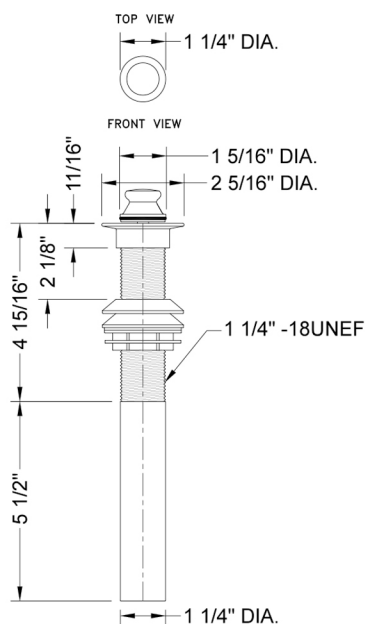

## Lift & Turn Lavatory Drain

**Model #: 607-**

### FEATURES:

- Lift & turn style drain
- Fits 1 1/2" opening (standard flange)
- Drain can be opened or closed in basin
- Ideal for vessel sinks
- Without overflow

### SPECIFICATION DRAWING: