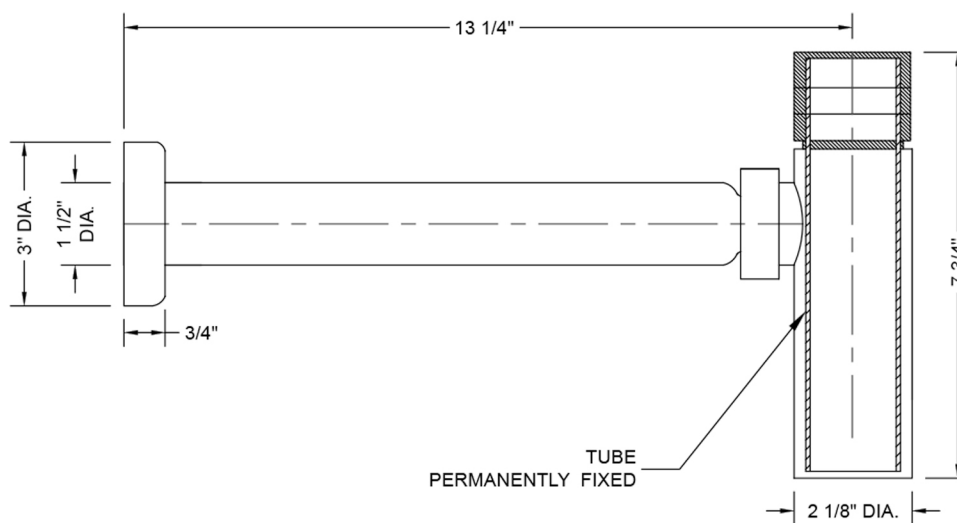

SPECIFICATION DRAWING:

COMPLIANCES:

Complies with: ASME A112.18.2-2015/CSA B125.2-15