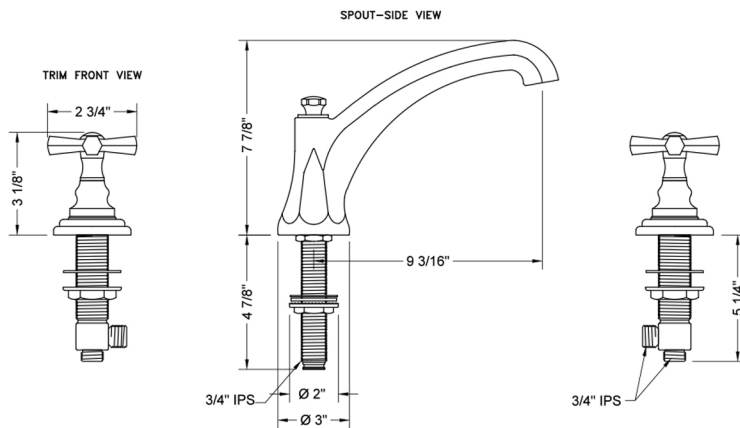

Westfield Roman Tub Set with High Spout and Hex Cross Handles

Model #: 6972-T676-TRIM-

FEATURES:

- All brass roman deck mount tub set trim
- Quick connect/disconnect spout
- Stationary spout with full flow aerator
- Spout Hole Size: $1 \frac{1}{8}" - 1 \frac{3}{4}"$
- Valve Hole Size: $1 \frac{1}{4}" - 1 \frac{3}{8}"$
- Both standard metal & porcelain buttons are included for handles
- Requires J-6912 rough in kit

SPECIFICATION DRAWING:

* SPEC SHOWN WITH ROUGH KIT
SOLD SEPARATELY

AVAILABLE HANDLES: