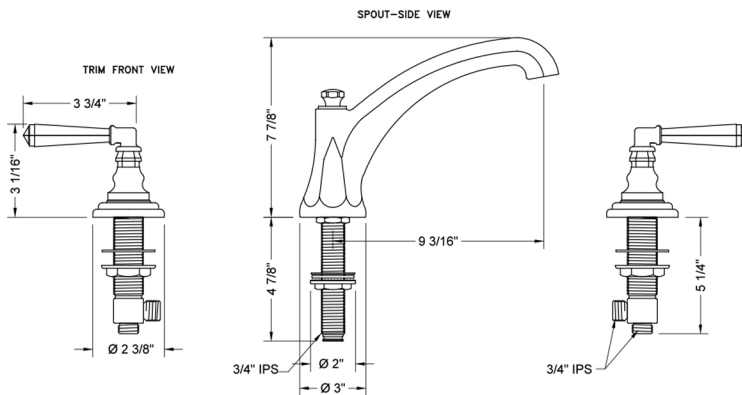

Westfield Roman Tub Set with High Spout and Hex Lever Handles

Model #: 6972-T675-TRIM-

FEATURES:

- All brass roman deck mount tub set trim
- Quick connect/disconnect spout
- Stationary spout with full flow aerator
- Spout Hole Size: 1 1/8" - 1 3/4"
- Valve Hole Size: 1 1/4" - 1 3/8"
- ADA Compliant Levers
- Requires J-6912 rough in kit

AVAILABLE FINISHES:

Polished Chrome (PCH)	Satin Chrome (SC)	Bronze Umber (BU)
Satin Nickel (SN)	Pewter (PEW)	Caramel Bronze (CB)
Polished Nickel (PN)	Antique Brass (AB)	Antique Copper (ACU)
Oil-Rubbed Bronze (ORB)	Polished Brass (PB)	Polished Copper (PCU)
Vintage Bronze (VB)	Satin Brass (SB)	Rose Gold (RG)
Matte Black (MBK)	Satin Gold (SG)	Polished Gold (PG)
Black Nickel (BKN)	Bombay Gold (BG)	Jewelers Gold (JG)
Europa Bronze (EB)	White (WH)	Sedona Beige (SDB)
Tristan Brass (TB)		

SPECIFICATION DRAWING:

* SPEC SHOWN WITH ROUGH KIT
SOLD SEPARATELY

AVAILABLE HANDLES: