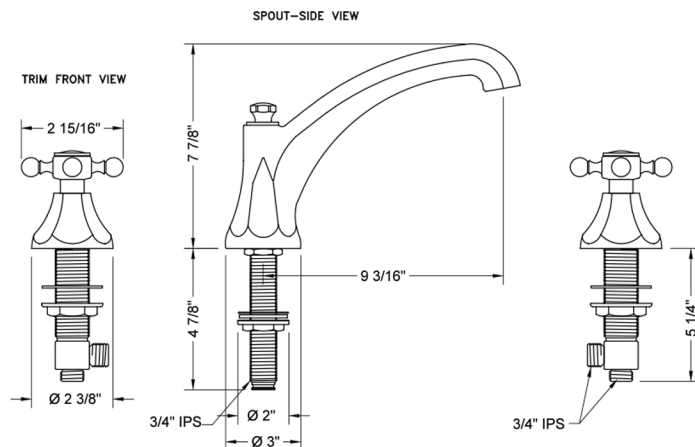

# Astor Roman Tub Set with High Spout and Ball Cross Handles

**Model #: 6972-T688-TRIM-**

## FEATURES:

- All brass roman deck mount tub set trim
- Quick connect/disconnect spout
- Stationary spout with full flow aerator
- Spout Hole Size: 1 1/8" - 1 3/4"
- Valve Hole Size: 1 1/4" - 1 3/8"
- Both standard metal & porcelain buttons are included for handles
- Requires J-6912 rough in kit

## SPECIFICATION DRAWING:

\* SPEC SHOWN WITH ROUGH KIT  
SOLD SEPARATELY