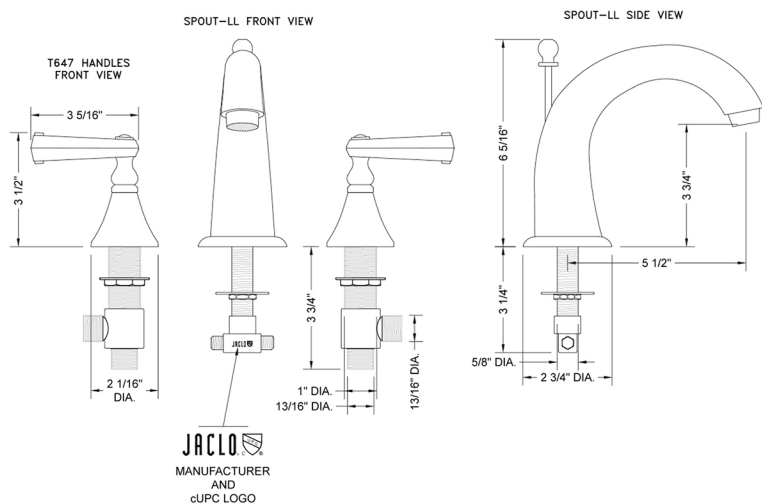

SPECIFICATION DRAWING: