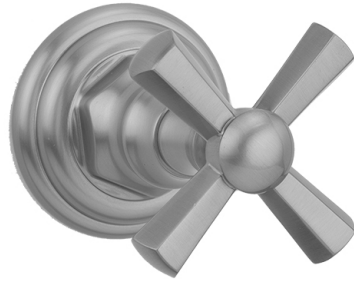

Roaring 20's or Westfield Hex Cross Trim For Exacto Volume Controls And Diverters (J-VC34 / J-VC12 / J-20682 / J-20686 / J-20688)

Model #: T676-TRIM-

FEATURES:

- All brass construction
- When used with Valve J-20686 or J-29688: Turning the handle turns the water on and off, controls the volume of the water, and diverts the water
- When used with Valve J-20682: Turning the handle controls the volume of the water and diverts the water
- When used with Valve J-VC12 or J-VC34: Turning the handle controls the volume of the water
- Requires one of the rough valves listed above

AVAILABLE FINISHES:

Polished Chrome (PCH)	Satin Chrome (SC)	Bronze Umber (BU)
Satin Nickel (SN)	Pewter (PEW)	Caramel Bronze (CB)
Polished Nickel (PN)	Antique Brass (AB)	Antique Copper (ACU)
Oil-Rubbed Bronze (ORB)	Polished Brass (PB)	Polished Copper (PCU)
Vintage Bronze (VB)	Satin Brass (SB)	Rose Gold (RG)
Matte Black (MBK)	Satin Gold (SG)	Polished Gold (PG)
Black Nickel (BKN)	Bombay Gold (BG)	Jewelers Gold (JG)
Europa Bronze (EB)	White (WH)	Sedona Beige (SDB)
Tristan Brass (TB)	Unlacquered Brass (ULB)	