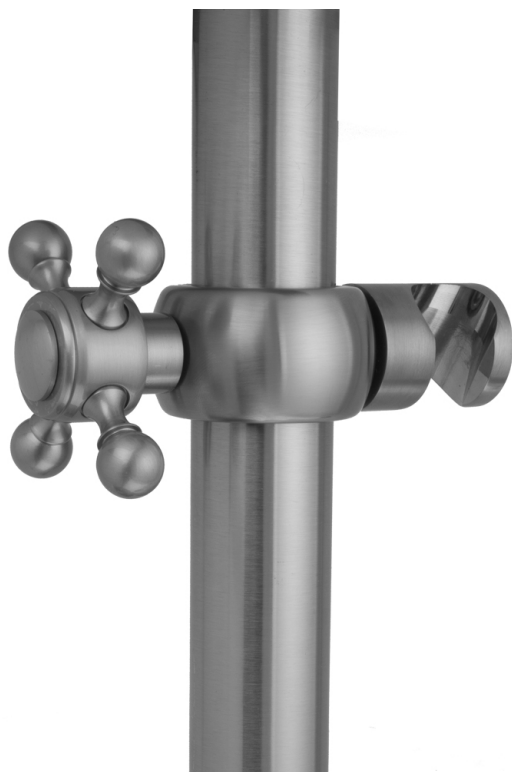

## Ball Cross Grab Bar Handshower Slider

**Model #: SRSL34-**

### FEATURES:

- Sliding handshower mount for all luxury grab bars
- All brass construction, fully polished & plated
- Adjustable tilt of handshower bracket allows for use of handshower at desired angle
- For white porcelain button add -P- to model #

### AVAILABLE FINISHES:

|                         |                         |                       |
|-------------------------|-------------------------|-----------------------|
| Polished Chrome (PCH)   | Satin Chrome (SC)       | Bronze Umber (BU)     |
| Satin Nickel (SN)       | Pewter (PEW)            | Caramel Bronze (CB)   |
| Polished Nickel (PN)    | Antique Brass (AB)      | Antique Copper (ACU)  |
| Oil-Rubbed Bronze (ORB) | Polished Brass (PB)     | Polished Copper (PCU) |
| Vintage Bronze (VB)     | Satin Brass (SB)        | Rose Gold (RG)        |
| Matte Black (MBK)       | Satin Gold (SG)         | Polished Gold (PG)    |
| Black Nickel (BKN)      | Bombay Gold (BG)        | Jewelers Gold (JG)    |
| Europa Bronze (EB)      | White (WH)              | Sedona Beige (SDB)    |
| Tristan Brass (TB)      | Unlacquered Brass (ULB) |                       |

#### FRONT VIEW