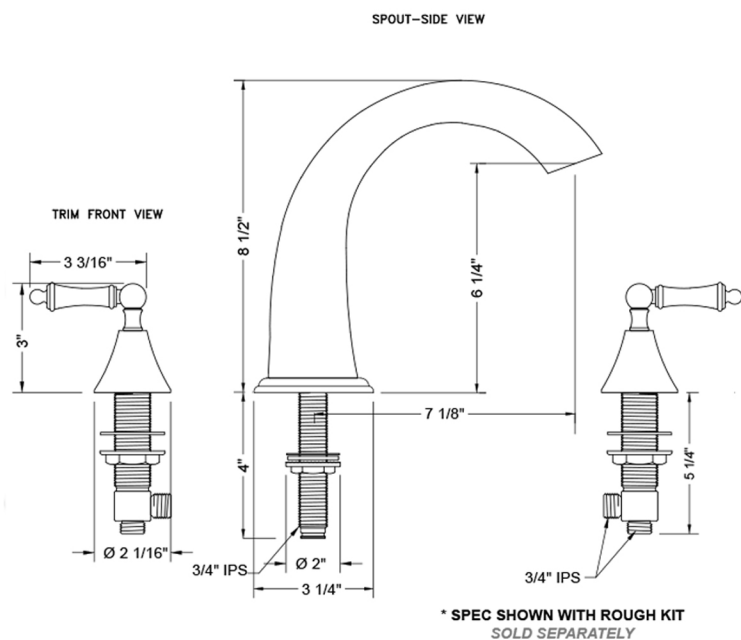

SPECIFICATION DRAWING: