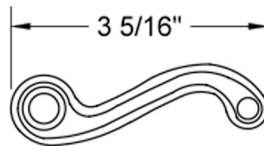

Model #: H-14R-

FEATURES:

- All brass replacement lever handle
- Replacement for Roaring 20's, Cranford, Jaylen Collection showers & faucets, roman tub trims

AVAILABLE FINISHES:

Polished Chrome (PCH)	Satin Chrome (SC)	Bronze Umber (BU)
Satin Nickel (SN)	Pewter (PEW)	Caramel Bronze (CB)
Polished Nickel (PN)	Antique Brass (AB)	Antique Copper (ACU)
Oil-Rubbed Bronze (ORB)	Polished Brass (PB)	Polished Copper (PCU)
Vintage Bronze (VB)	Satin Brass (SB)	Rose Gold (RG)
Matte Black (MBK)	Satin Gold (SG)	Polished Gold (PG)
Black Nickel (BKN)	Bombay Gold (BG)	Jewelers Gold (JG)
Europa Bronze (EB)	White (WH)	Sedona Beige (SDB)
Tristan Brass (TB)	Unlacquered Brass (ULB)	

SPECIFICATION DRAWING:

TOP VIEW

FRONT VIEW