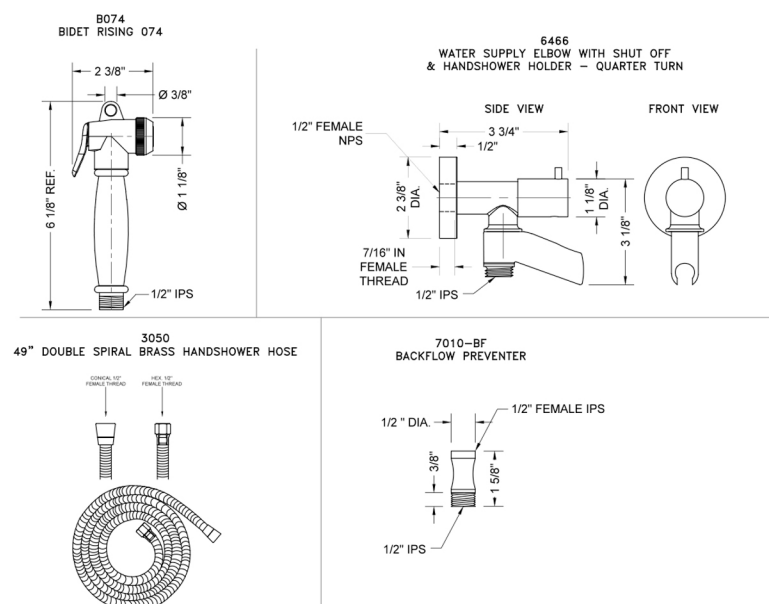

Bidet Rinsing Spray 074 Kit

Model #: B074-646-

FEATURES:

- Brass power spray bidet kit
- 1/2" Female inlet x 1/2" Male outlet
- On/off trigger operation
- Note:
 - Water must be turned off when not in use
- Kit includes:
 - Bidet handshower P/N B074
 - Water supply elbow with on/off valve and swivel handshower holder P/N 6466
 - Hose P/N 3049-DS
 - Dual check valve back flow preventer P/N 7010-BF

SPECIFICATION DRAWING:

SPRAY PATTERNS:

Power Spray