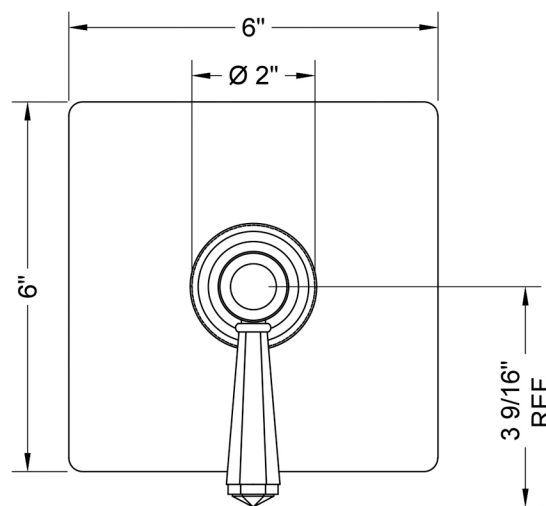

SPECIFICATION DRAWING:

FRONT VIEW