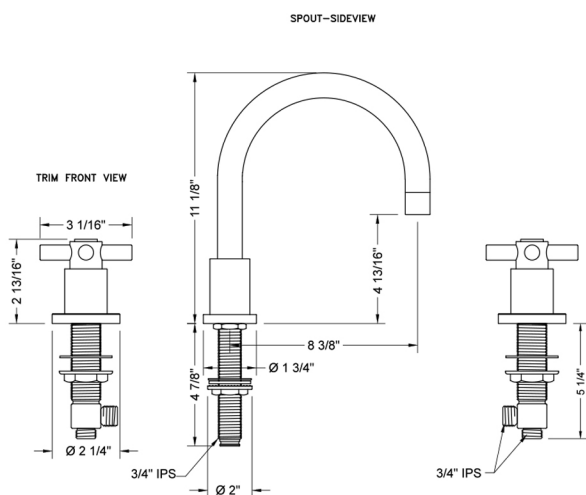

Contempo Roman Tub Set with Contempo Cross Handles

Model #: 9980-C-TRIM-

FEATURES:

- All brass roman deck mount tub set trim
- Quick connect/disconnect spout
- Swivel Spout includes full flow aerator
- Spout Hole Size: 1 1/8" - 1 3/4"
- Valve Hole Size: 1 1/4" - 1 3/8"
- Requires J-6912 rough in kit

SPECIFICATION DRAWING:

AVAILABLE HANDLES: