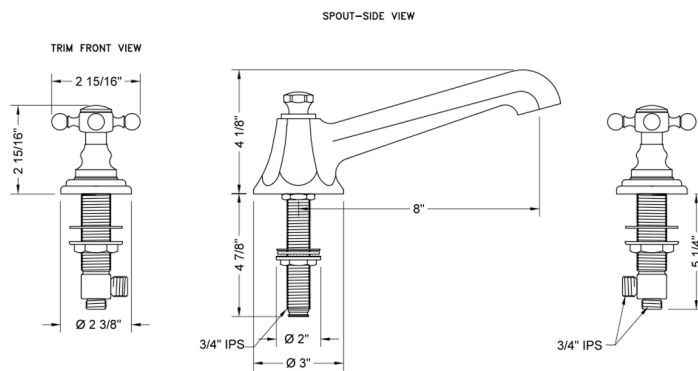

SPECIFICATION DRAWING: