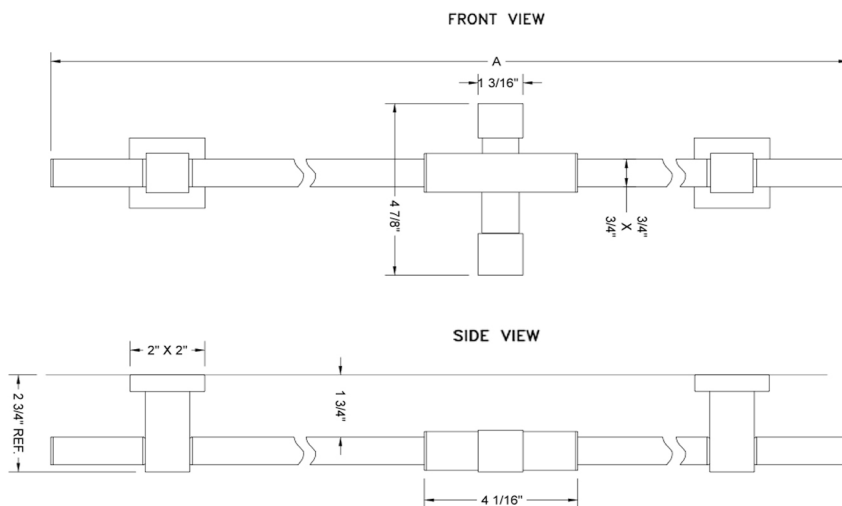

30" CUBIX® Deluxe Wall Bar

Model #: 8730-

FEATURES:

- 30" Cubix® deluxe wall bar
- Unique 180° swiveling brass bar
- Specially designed friction slider adjusts to any height & maintains position
- Adjustable handshower height & angle (full rotation)
- Conical end of hose sits in holder
- Mounting hardware included

SPECIFICATION DRAWING:

CUBIX® DELUXE WALL BAR (ADJUSTABLE HEIGHT & ANGLE)		
PART. #	DESCRIPTION	A
8724	SQUARE WALL BAR	24 1/2"
8730	SQUARE WALL BAR	30 1/2"
8737	SQUARE WALL BAR	37 1/2"