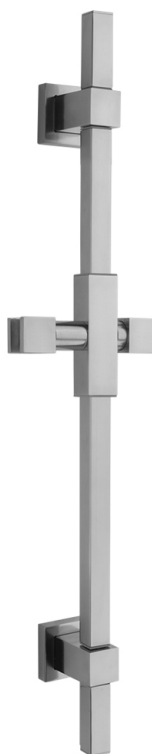

30" CUBIX® Deluxe Wall Bar

Model #: 8730-

FEATURES:

- 30" Cubix® deluxe wall bar
- Unique 180° swiveling brass bar
- Specially designed friction slider adjusts to any height & maintains position
- Adjustable handshower height & angle (full rotation)
- Conical end of hose sits in holder
- Mounting hardware included

AVAILABLE FINISHES:

Polished Chrome (PCH)	Satin Chrome (SC)	Bronze Umber (BU)
Satin Nickel (SN)	Pewter (PEW)	Caramel Bronze (CB)
Polished Nickel (PN)	Antique Brass (AB)	Antique Copper (ACU)
Oil-Rubbed Bronze (ORB)	Polished Brass (PB)	Polished Copper (PCU)
Vintage Bronze (VB)	Satin Brass (SB)	Rose Gold (RG)
Matte Black (MBK)	Satin Gold (SG)	Polished Gold (PG)
Black Nickel (BKN)		

SPECIFICATION DRAWING:

CUBIX® DELUXE WALL BAR (ADJUSTABLE HEIGHT & ANGLE)		
PART. #	DESCRIPTION	A
8724	SQUARE WALL BAR	24 1/2"
8730	SQUARE WALL BAR	30 1/2"
8737	SQUARE WALL BAR	37 1/2"