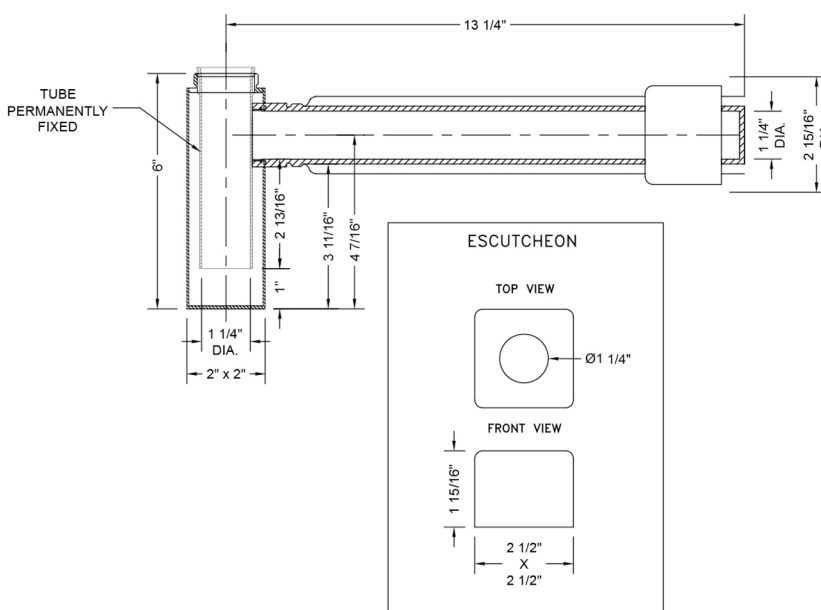

## Decorative Square Trap - 1 1/2" Wall Outlet

**Model #: 271-**

### FEATURES:

- Decorative square lavatory trap
- 1 1/2" Wall Outlet x 1 1/4" Inlet
- All brass fully polished & plated
- Complements Cubix® collection
- Extension wall tubes available

### SPECIFICATION DRAWING: