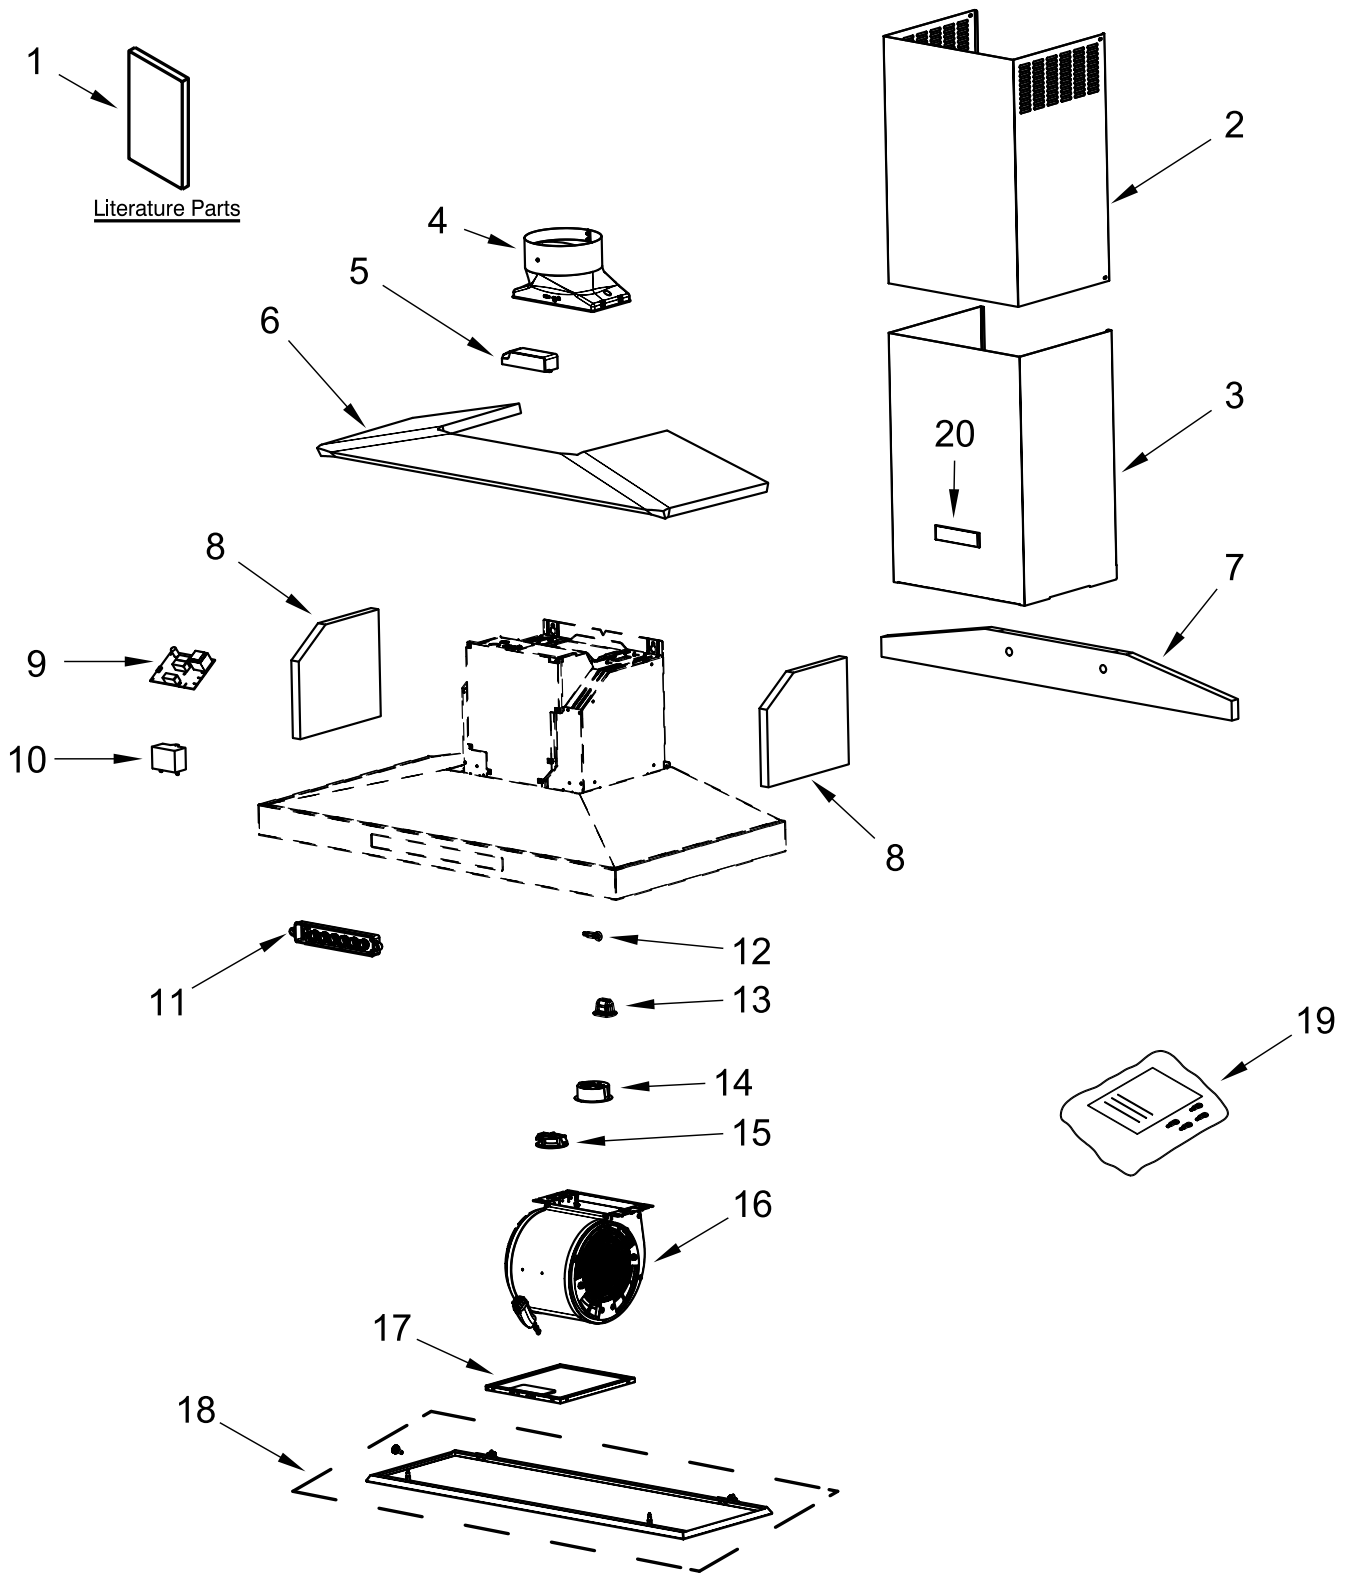

**KitchenAid®**

**30" AND 36" PROFESSIONAL HOOD  
(Wall-Mount Perimetric Canopy)**

**MODELS:**

KVWB600DSS1 (Stainless)

KVWB606DSS1 (Stainless)

# HOOD PARTS

# HOOD PARTS

<u>Illus. No.</u>	<u>Part No.</u>	<u>Description</u>
1		Literature Parts
	W10674118	Use and Care Guide
2	W10291601	Chimney, Upper
3	W10291599	Chimney, Lower
4	W10592040	Damper, Hood (Plastic)
5	W10716819	Driver, LED
6		Insulation
	W10716812	30" Model Only
	W10727039	36" Model Only
7		Insulation, Back
	W10727038	30" Model Only
	W10727040	36" Model Only
8	W10717244	Insulation, Side
9	W10716816	Board, Control

<u>Illus. No.</u>	<u>Part No.</u>	<u>Description</u>
10	W10716814	Capacitor
11	W10716813	Control, Electronic
12	W10716822	Sensor, Speed
13	W10735735	Clip, Panel
14	W10638164	Assembly, Light
15	W10795142	Light, LED
16	W10638161	Blower, Fan
17	W10727013	Filter, Grease
18		Panel, Perimetric
	W10735352	30" Model Only
	W10735373	36" Model Only
19	W10895108	Hardware, Installation