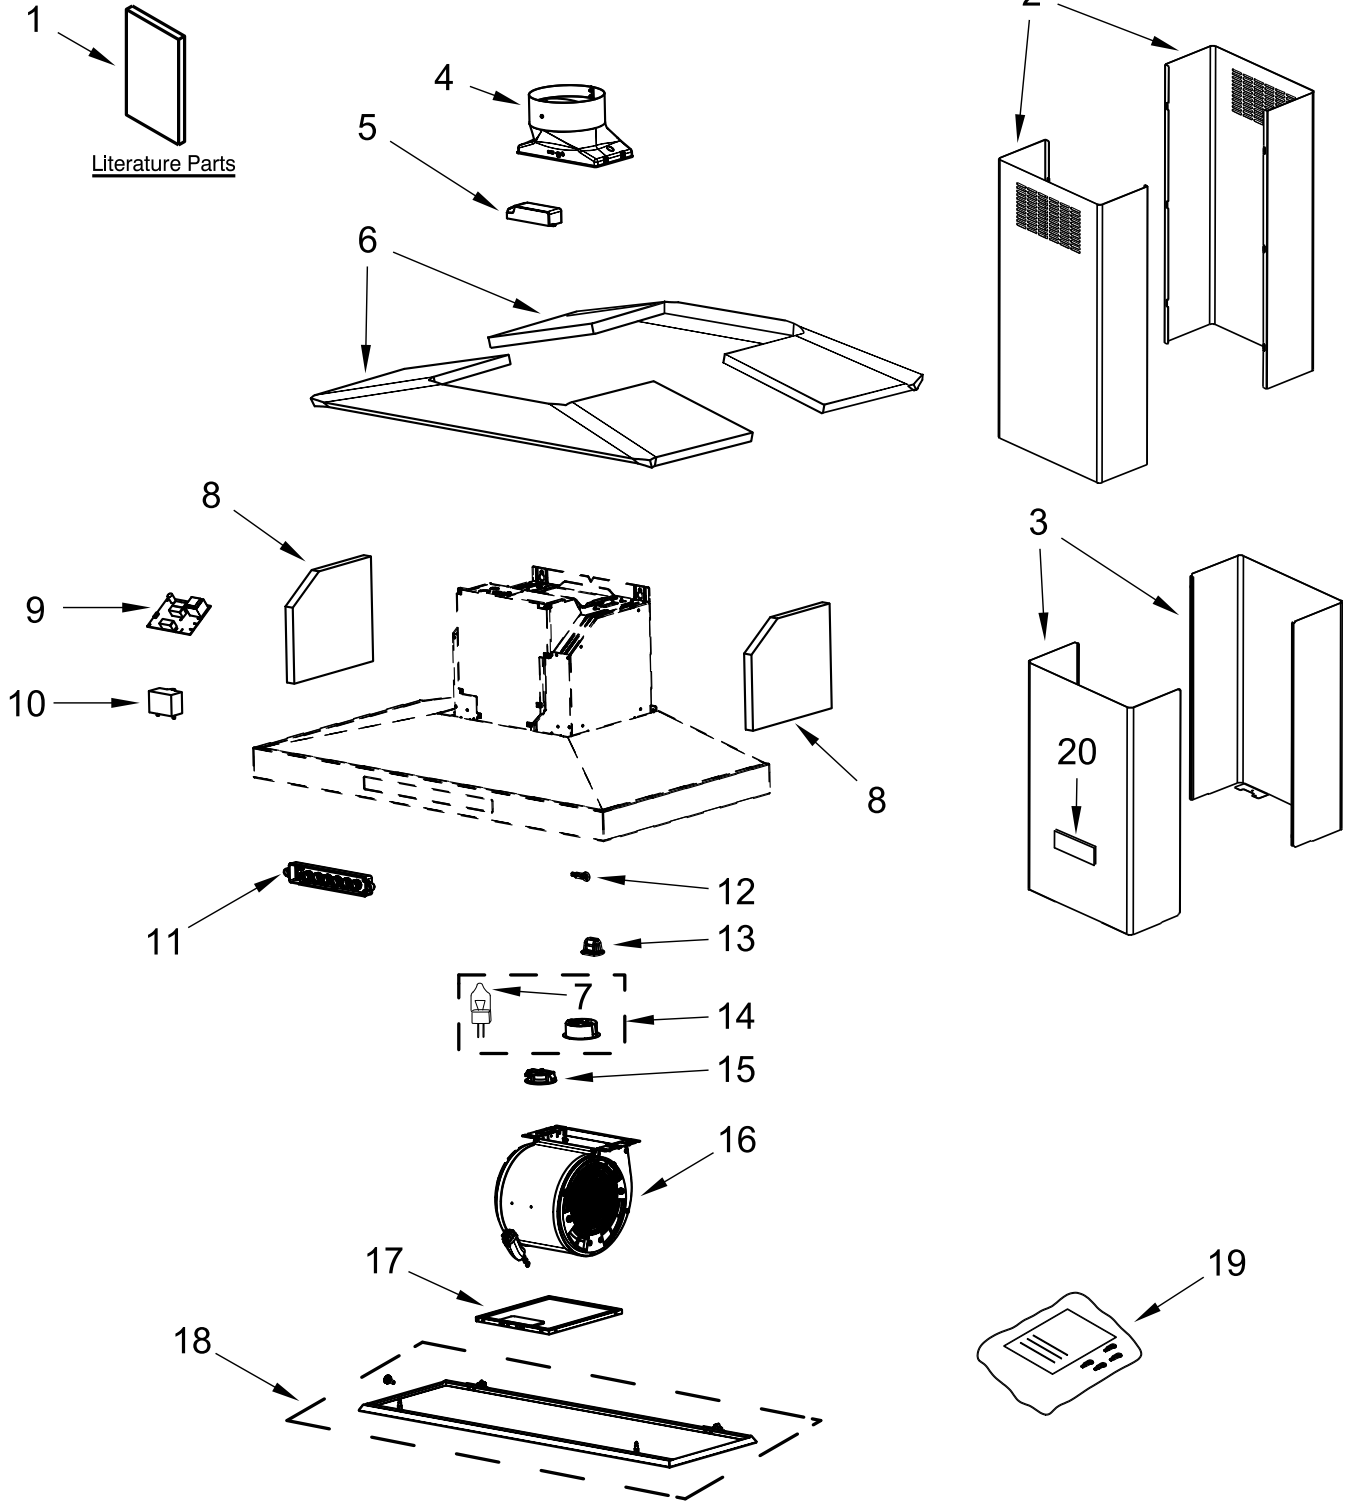

KitchenAid®

**36" AND 42" PROFESSIONAL HOOD
(Island-Mount Perimetric Canopy)**

MODELS:

KVIB606DSS0 (Stainless)

KVIB602DSS0 (Stainless)

HOOD PARTS

HOOD PARTS

<u>Illus. No.</u>	<u>Part No.</u>	<u>Description</u>
1		Literature Parts
	W10674119	Use and Care Guide
2	W10735733	Chimney, Upper
3	W10351830	Chimney, Lower
4	W10592040	Damper, Hood (Plastic)
5	W10716819	Transformer
6		Insulation
	W10717245	36" Model Only
	W10735400	42" Model Only
7	W10571723	Bulb, Halogen 40 Watts
8	W10717244	Insulation, Side
9	W10716816	Board, Control
10	W10716814	Capacitor

<u>Illus. No.</u>	<u>Part No.</u>	<u>Description</u>
11	W10716813	Control, Electronic
12	W10716822	Sensor, Speed
13	W10735735	Clip, Panel
14	W10638164	Assembly, Light
15	W10727042	Light, LED
16	W10638161	Blower, Fan
17	W10727013	Filter, Grease
18		Panel, Perimetric
	W10735373	36" Model Only
	W10735402	42" Model Only
19	W10727049	Hardware, Installation