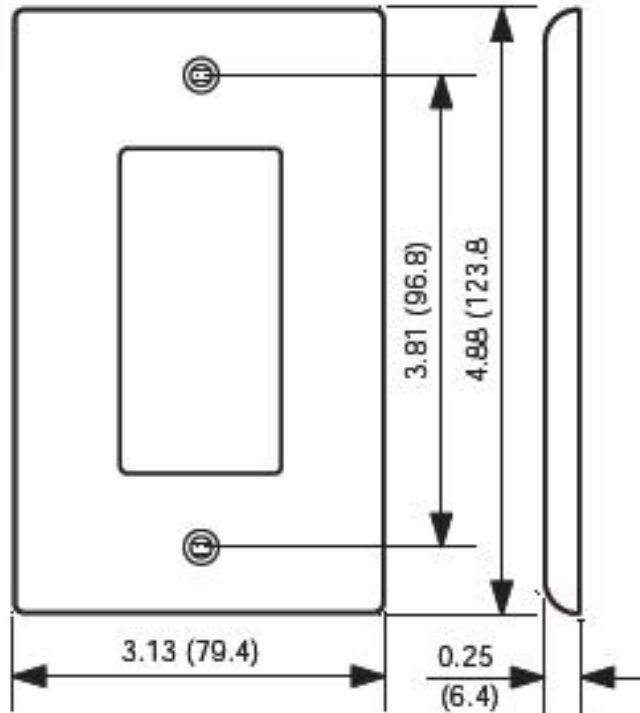

2-Gang Decora/GFCI Device Decora Wallplate/Faceplate, Midway Size, Thermoplastic Nylon, Device Mount, - White

Leviton Decora Designer Wallplates — available in a wide spectrum of colors and styles — can add subtle elegance to any home. Sleek, versatile and convenient, they also come in a midway size that gives even greater coverage, and can hide unsightly wall surface irregularities. All Leviton Decorative Wallplates can stand up to heavy use while coordinating perfectly with paint or wall coverings. Think of them as the finishing touch to giving a home its signature look.

Technical Information

Product Features

Color : White

Gang : 2

Material : Nylon

Mount : Device

Size : Midway

Standards and Certifications : UL/CSA

Type : Decora Duplex

Warranty : 10-Year Limited

NOTE: Add 1.81" (46.0mm) for each additional gang.

SPECIFICATION SUBMITTAL

JOB NAME:	CATALOG NUMBERS:	
<input type="text"/>	<input type="text"/>	<input type="text"/>
JOB NUMBER:	<input type="text"/>	<input type="text"/>