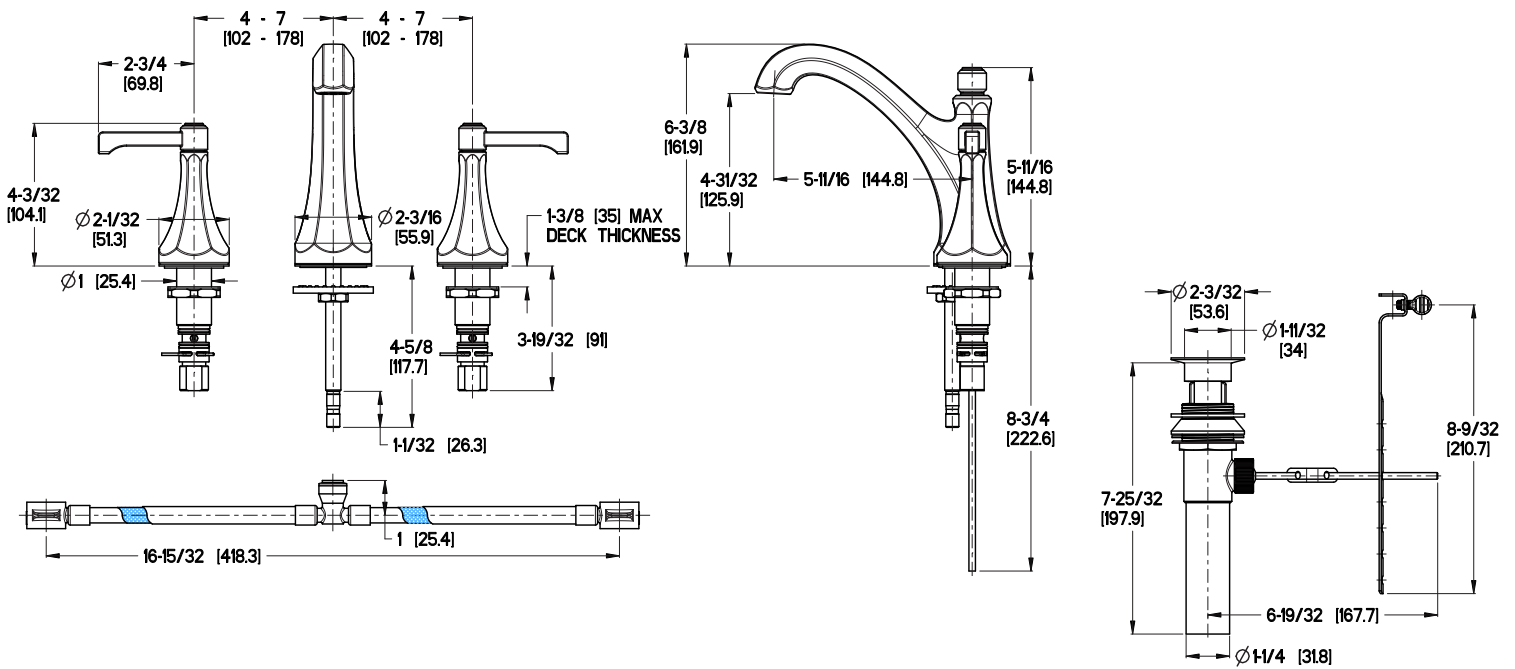

Single Control Lavatory Faucet

- GT49-DEOC Finish(C)
- GT49-DEOD Finish(D)
- GT49-DEOK Finish(K)
- GT49-DEOY Finish(Y)

Specifications

- Lever Handles
- 3-Hole Installation

Features

- Metal Lever Handles
- Includes Mounting Hardware
- 3-Hole Installation
- Pforever Warranty®

Code Compliance

Pfister products are designed and manufactured in compliance with the following standards and codes:

- IAPMO Certified
- CSA B125 Certified
- ASME A112.18.1
- NSF 61/9 Annex G (Low lead)
- Cal Green Compliant
- EPA WaterSense Certification 1.5 gpm, 5.7L/Min
- ADA Compliant-ANSI A117.1 (Lever handles only)

Dimensions

Ø1 Min to Ø1-1/2 Max. Deck Hole Openings