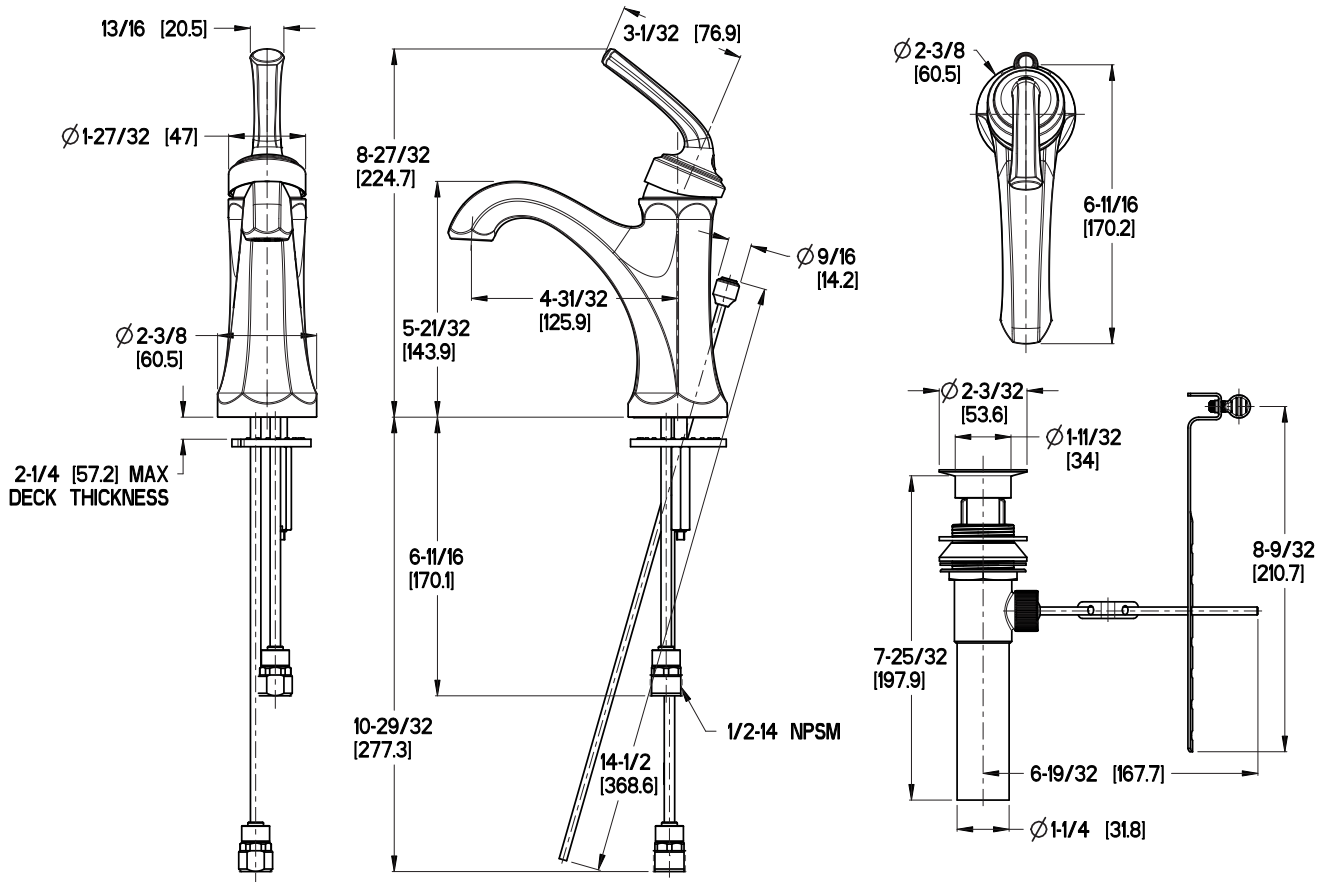

Single Control Lavatory Faucet

- GT42-DEOC Finish(C)
- GT42-DEOD Finish(D)
- GT42-DEOK Finish(K)
- GT42-DEOY Finish(Y)

Specifications

- Single Control
- 1 or 3-Hole Installation
- All Metal Construction

Features

- All Metal Construction
- Mounting Hardware Included
- Optional Deckplate
- Pforever Warranty®

Code Compliance

Pfister products are designed and manufactured in compliance with the following standards and codes:

- IAPMO Certified
- CSA B125 Certified
- ASME A112.18.1
- NSF 61/9 Annex G (Low lead)
- Cal Green Compliant
- EPA WaterSense Certification 1.5 gpm, 5.7L/Min
- ADA Compliant-ANSI A117.1 (Lever handles only)

Dimensions

$\phi 1$ Min to $\phi 1-1/2$ Max. Deck Hole Openings