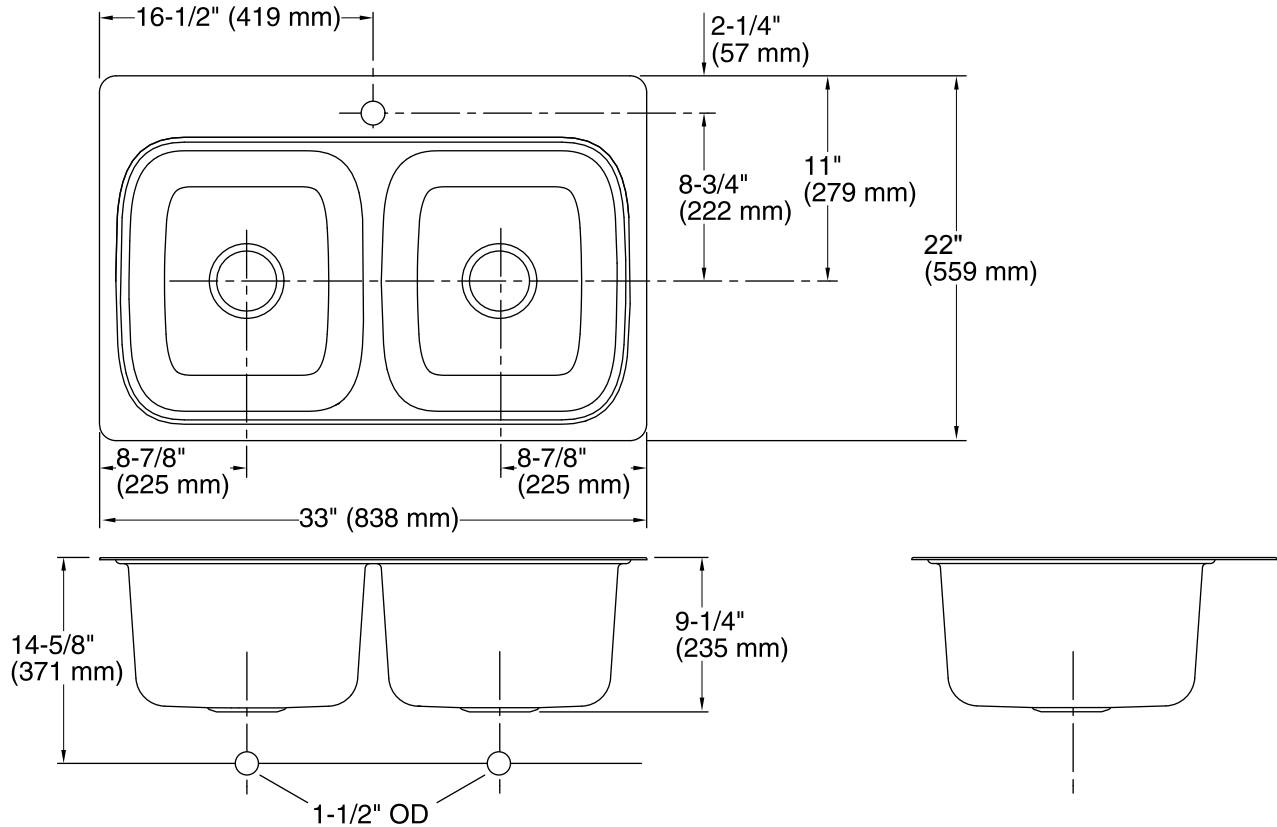

Verse™
Top-mount Kitchen Sink
K-5267-1

Features

- 36-inch minimum base cabinet width.
- Double equal bowl.
- 9-inch depth.
- Single faucet hole.
- SilentShield® sound-absorption technology offers quieter performance.
- Includes installation hardware.

Material

- 18-gauge stainless steel.

Installation

- Top-mount

Codes/Standards

ASME A112.19.3/CSA B45.4

**Lifetime Limited Warranty for
KOHLER® Stainless Steel Sinks**

See website for detailed warranty information.

Technical Information

All product dimensions are nominal.

Bowl configuration: Double equal

Installation: Top-mount

Min. base cabinet width: 36" (914 mm)

Bowl area (Left) Length: 14-3/16" (360 mm)
 Width: 15-11/16" (398 mm)
 Bowl depth: 9" (229 mm)

Bowl area (Right) Length: 14-3/16" (360 mm)
 Width: 15-11/16" (398 mm)
 Bowl depth: 9" (229 mm)

Number of deck holes: 1

Faucet hole(s): 1-7/16" (37 mm)

Drain hole: 3-5/8" (92 mm)

Notes

Install this product according to the installation guide.