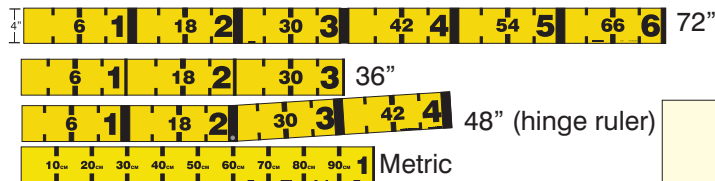

Rhino HIT Kit & Rhino HIT Kit +2™

Location Marker Posts

- 2-7/8" x 14" easy-to-read legends on the sides of each post.
- Spikes to secure posts if needed on uneven ground.
- Brightly colored posts and legends make them easy to read in photos.

Large scale ruler

Ensures measurements are recorded clearly. The rigid style prevents photographic tricks.

HIT Kit Bag

The HIT Kit bag makes the kit easy to store and carry.

Dry Erase Board Kit (Optional)