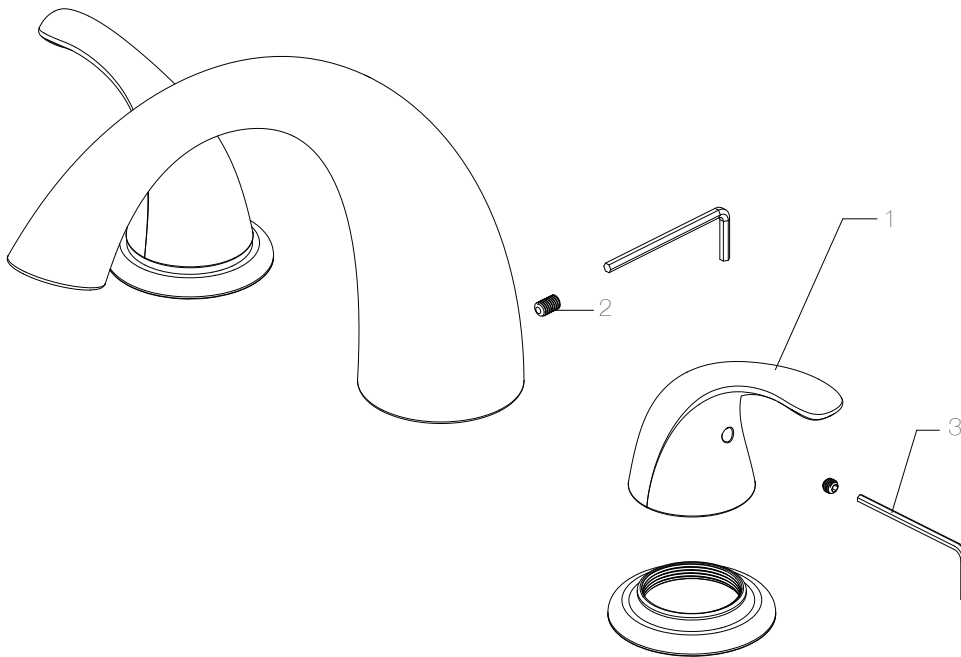

PF6870

ALVORD TWO HANDLE ROMAN TUB FAUCET

Model Numbers

PF6870CP Chrome
 PF6870ZBN Brushed nickel

No.	Item	Part Number	Material Type
1	Handle	OBPF713392*	Zinc alloy
2	Set Screw	OBPF50054	S.S
3	2.5mm Hex Allen Wrench	OBPF1RP70221	Steel

PF6870CP

Warranty and Codes

This product comes complete with installation, operating, care and maintenance instructions. This PROFLO faucet carries a limited lifetime warranty when installed in residential applications. The warranty is five years in commercial applications. This product meets: ASME A112.1 8.1.