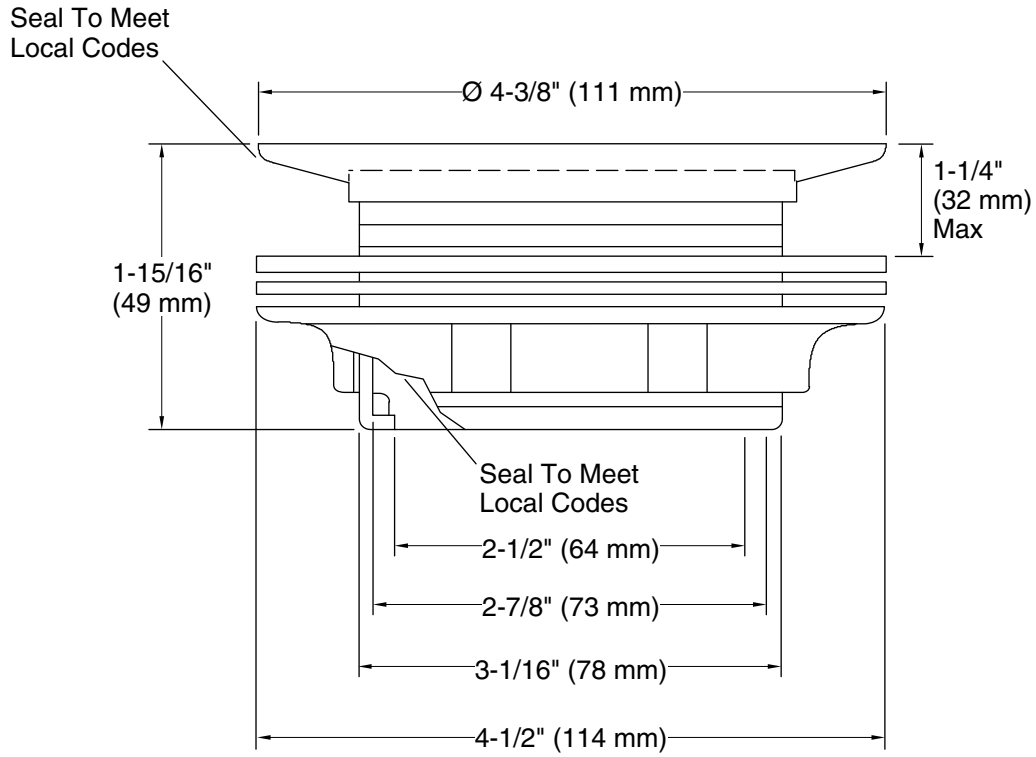

- For use with 2" metal or plastic pipe; includes 2" plastic pipe gasket/bushing.

Recommended Products/Accessories

- K-23726 Drain treatment
- K-23723 Faucet cleaner

Codes/Standards

ASME A112.18.2/CSA B125.2

Technical Information

All product dimensions are nominal.

Notes

Install this product according to the installation guide.