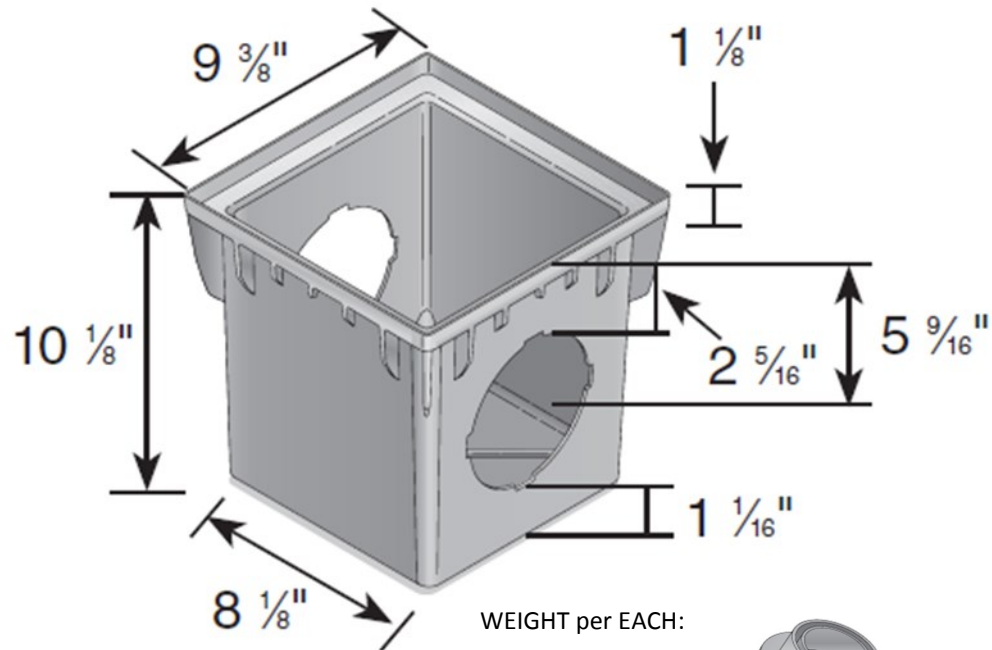

9" x 9" SQUARE CATCH BASIN

WEIGHT per EACH:

(900) 3 LBS

(900-4) 2 LBS

1242

1243

1245

1266

1206

Material: Polypropylene

Colors: Black "2 Openings" (900) Black "4 Openings" (900-4)

Fits: Requires either part # 1206, # 1242, # 1243, # 1245 or #1266 Universal outlet for each opening.