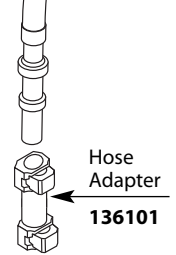

Installation Tool

100110

**HANDLE PLUG BUTTON
PRIOR TO 1/2011**

137403

**QUICK CONNECTION
PRIOR TO 12/2009**

Hose Adapter
136101

HOSE ADAPTER CLIP

Clip
152767

**FOR MODELS WITH HYDROLOCK®
CONNECTION AFTER 7/07**

Protégé Spray Head & Hose Assembly

- 136103C** Chrome
- 136103W** Glacier
- 136103SLP** Brushed Platinum (for Brushed Chrome)

Spray Escutcheon & Locknut Assembly