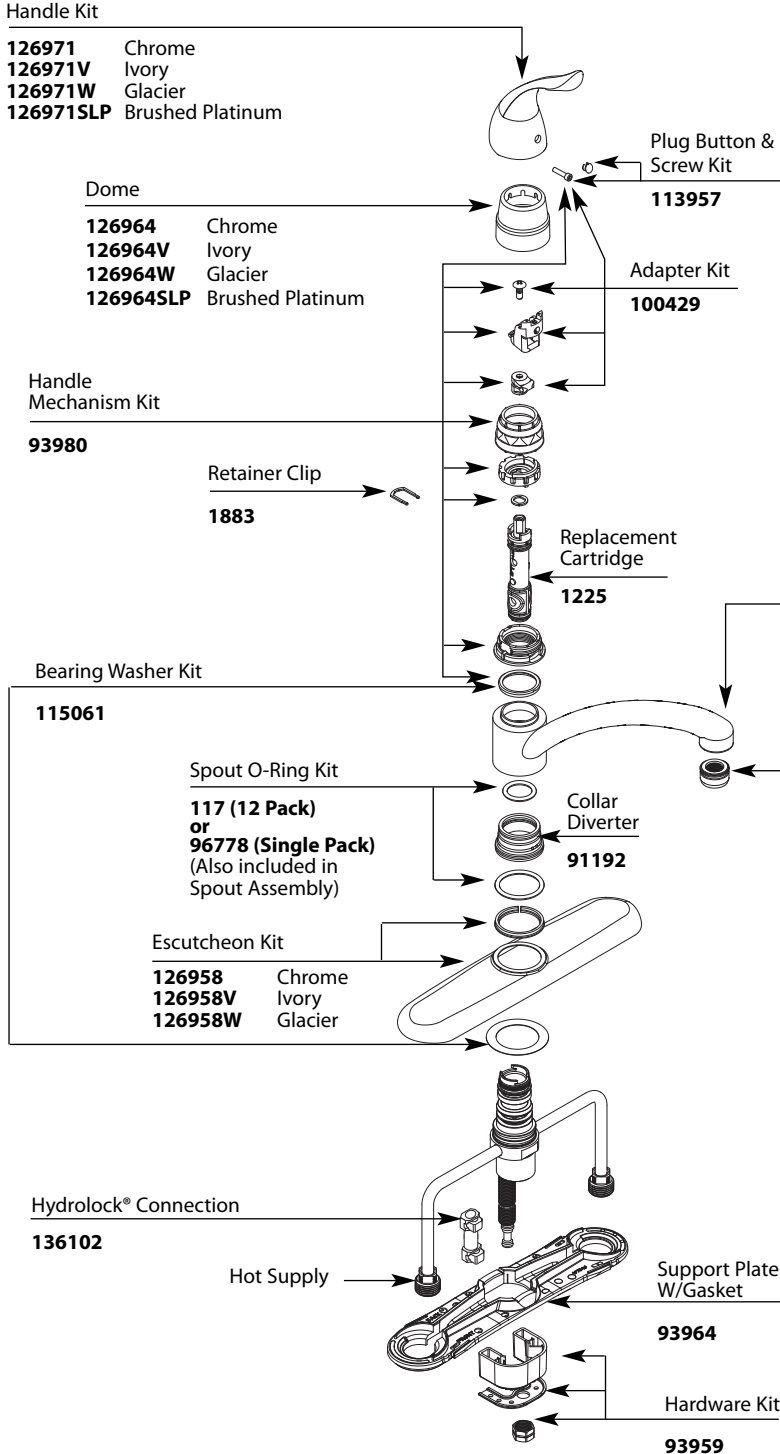

Installation Tool

100110

**HANDLE PLUG BUTTON
PRIOR TO 1/2011**

137403

**QUICK CONNECTION
PRIOR TO 12/2009**

Hose Adapter
136101

HOSE ADAPTER CLIP

Clip
152767

**FOR MODELS WITH HYDROLOCK®
CONNECTION AFTER 7/07**

Protégé Spray Head & Hose Assembly

- 136103C** Chrome
- 136103W** Glacier
- 136103SLP** Brushed Platinum (for Brushed Chrome)

Spray Escutcheon & Locknut Assembly

- 104235** Chrome
- 100006** Glacier
- 100005SLP** Brushed Platinum

Buy it for looks. Buy it for life.®

Illustrated Parts

Order by Part Number

There is more than 1 version of this model.
Page down to identify the version you have.