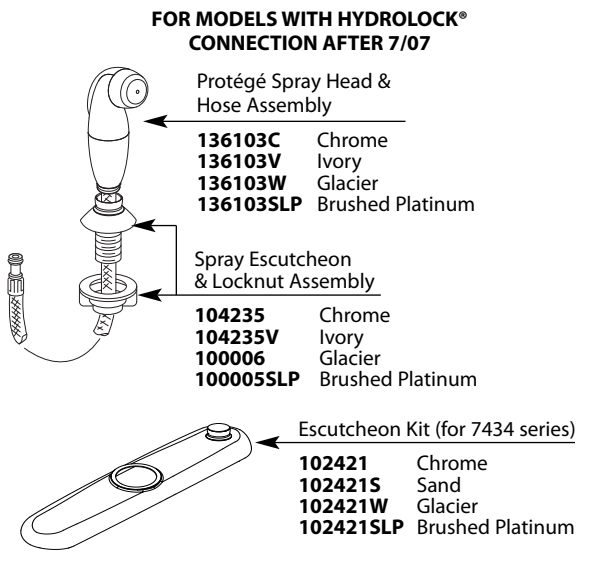

Installation Tool

100110

**HANDLE PLUG BUTTON
PRIOR TO 1/2011**

137403

**QUICK CONNECTION
PRIOR TO 12/2009**

Hose Adapter
136101

HOSE ADAPTER CLIP

Clip
152767

**FOR MODELS WITH HYDROLOCK®
CONNECTION AFTER 7/07**

Protégé Spray Head & Hose Assembly

- 136103C** Chrome
- 136103W** Glacier
- 136103SLP** Brushed Platinum (for Brushed Chrome)

Spray Escutcheon & Locknut Assembly

- 104235** Chrome
- 100006** Glacier
- 100005SLP** Brushed Platinum

Buy it for looks. Buy it for life.®

Illustrated Parts

Order by Part Number

There is more than 1 version of this model.
Page down to identify the version you have.

CHATEAU® Single-Handle Kitchen Faucet		
MODEL		FINISH
7425	4" Supplies w/o Spray	Chrome
7425BC	4" Supplies w/o Spray	Brushed Chrome
7425W	4" Supplies w/o Spray	Glacier
67425	4" Supplies w/o Spray	Chrome
7430	4" Supplies w/ Spray	Chrome
7430BC	4" Supplies w/ Spray	Brushed Chrome
7430W	4" Supplies w/ Spray	Glacier
67430	4" Supplies w/ Spray	Chrome
87430	4" Supplies w/ Spray	Chrome
DISCONTINUED SKUS		
7442	4" Supplies w/ Spray	Chrome
7425S	4" Supplies w/o Spray	Sand
7425SLP	4" Supplies w/o Spray	Brushed Platinum
7425V	4" Supplies w/o Spray	Ivory
7426	4" Supplies w/ Swing 'N' Spray	Chrome
7430S	4" Supplies w/ Spray	Sand
7430V	4" Supplies w/ Spray	Ivory
7430SLP	4" Supplies w/ Spray	Brushed Platinum
67424	16" Supplies w/o Spray	Chrome
67433	16" Supplies w/ Spray	Chrome
67442	4" Supplies w/ Spray	Chrome
87430SLP	4" Supplies w/ Spray	Brushed Platinum
87430V	4" Supplies w/ Spray	Ivory
87430W	4" Supplies w/ Spray	Glacier