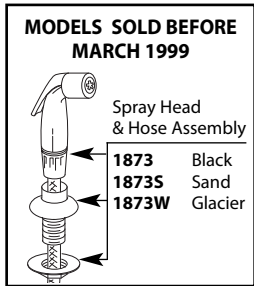

MOEN® REGISTERED TRADEMARK

Buy it for looks. Buy it for life.®

Illustrated Parts

■ Order by Part Number

For models sold before 1/2/06

CHATEAU® Single-Handle Kitchen Faucet		
MODEL		FINISH
7425	4" Supplies w/o Spray	Chrome
7425BC	4" Supplies w/o Spray	Brushed Chrome
7425W	4" Supplies w/o Spray	Glacier
67425	4" Supplies w/o Spray	Chrome
7430	4" Supplies w/ Spray	Chrome
7430BC	4" Supplies w/ Spray	Brushed Chrome
7430W	4" Supplies w/ Spray	Glacier
67430	4" Supplies w/ Spray	Chrome
87430	4" Supplies w/ Spray	Chrome
DISCONTINUED SKUS		
7442	4" Supplies w/ Spray	Chrome
7425S	4" Supplies w/o Spray	Sand
7425SLP	4" Supplies w/o Spray	Brushed Platinum
7425V	4" Supplies w/o Spray	Ivory
7426	4" Supplies w/ Swing 'N' Spray	Chrome
7430S	4" Supplies w/ Spray	Sand
7430V	4" Supplies w/ Spray	Ivory
7430SLP	4" Supplies w/ Spray	Brushed Platinum
67424	16" Supplies w/o Spray	Chrome
67433	16" Supplies w/ Spray	Chrome
67442	4" Supplies w/ Spray	Chrome
87430SLP	4" Supplies w/ Spray	Brushed Platinum
87430V	4" Supplies w/ Spray	Ivory
87430W	4" Supplies w/ Spray	Glacier