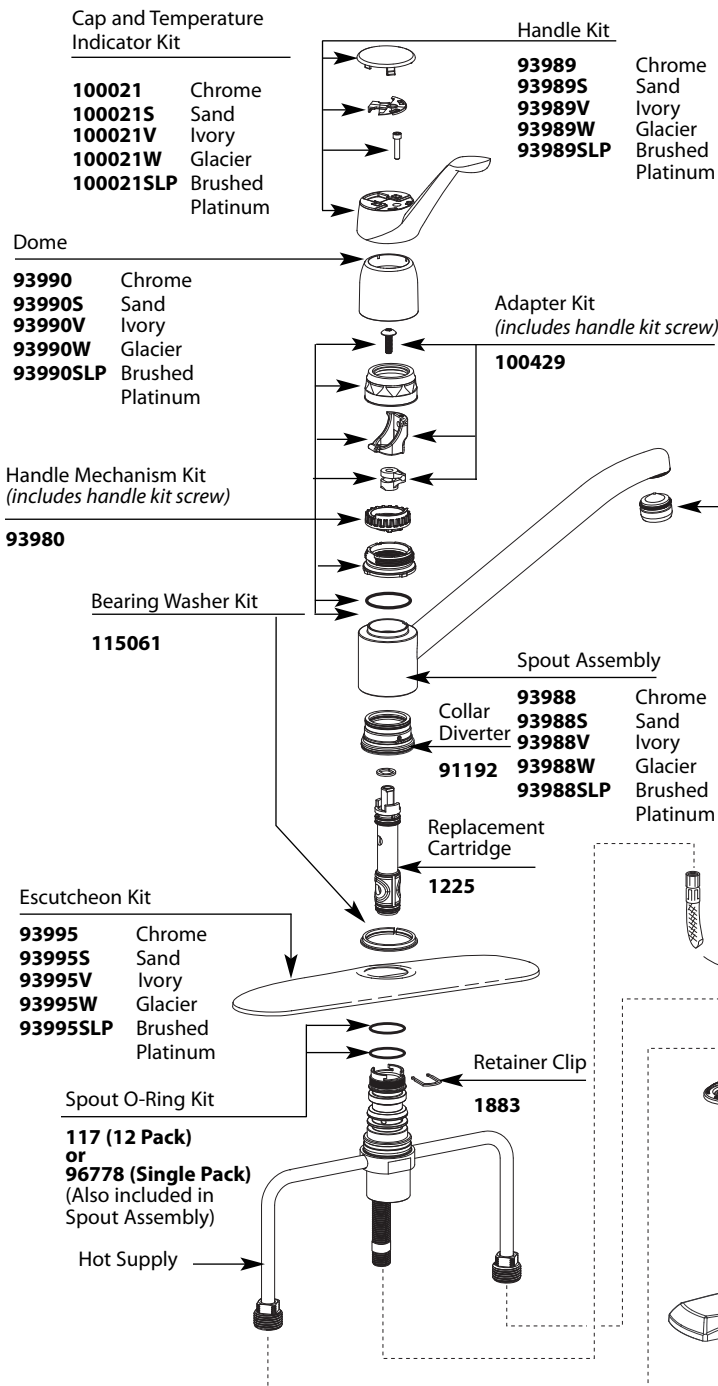

CHATEAU® Single-Handle Kitchen Faucet		
MODEL		FINISH
7425	4" Supplies w/o Spray	Chrome
7425BC	4" Supplies w/o Spray	Brushed Chrome
7425W	4" Supplies w/o Spray	Glacier
67425	4" Supplies w/o Spray	Chrome
7430	4" Supplies w/ Spray	Chrome
7430BC	4" Supplies w/ Spray	Brushed Chrome
7430W	4" Supplies w/ Spray	Glacier
67430	4" Supplies w/ Spray	Chrome
87430	4" Supplies w/ Spray	Chrome
DISCONTINUED SKUS		
7442	4" Supplies w/ Spray	Chrome
7425S	4" Supplies w/o Spray	Sand
7425SLP	4" Supplies w/o Spray	Brushed Platinum
7425V	4" Supplies w/o Spray	Ivory
7426	4" Supplies w/ Swing 'N' Spray	Chrome
7430S	4" Supplies w/ Spray	Sand
7430V	4" Supplies w/ Spray	Ivory
7430SLP	4" Supplies w/ Spray	Brushed Platinum
67424	16" Supplies w/o Spray	Chrome
67433	16" Supplies w/ Spray	Chrome
67442	4" Supplies w/ Spray	Chrome
87430SLP	4" Supplies w/ Spray	Brushed Platinum
87430V	4" Supplies w/ Spray	Ivory
87430W	4" Supplies w/ Spray	Glacier

MOEN® REGISTERED TRADEMARK

Buy it for looks. Buy it for life.®

Illustrated Parts

■ Order by Part Number

For models sold before 1/2/06

CHATEAU® Single-Handle Kitchen Faucet		
MODEL		FINISH
7425	4" Supplies w/o Spray	Chrome
7425BC	4" Supplies w/o Spray	Brushed Chrome
7425W	4" Supplies w/o Spray	Glacier
67425	4" Supplies w/o Spray	Chrome
7430	4" Supplies w/ Spray	Chrome
7430BC	4" Supplies w/ Spray	Brushed Chrome
7430W	4" Supplies w/ Spray	Glacier
67430	4" Supplies w/ Spray	Chrome
87430	4" Supplies w/ Spray	Chrome
DISCONTINUED SKUS		
7442	4" Supplies w/ Spray	Chrome
7425S	4" Supplies w/o Spray	Sand
7425SLP	4" Supplies w/o Spray	Brushed Platinum
7425V	4" Supplies w/o Spray	Ivory
7426	4" Supplies w/ Swing 'N' Spray	Chrome
7430S	4" Supplies w/ Spray	Sand
7430V	4" Supplies w/ Spray	Ivory
7430SLP	4" Supplies w/ Spray	Brushed Platinum
67424	16" Supplies w/o Spray	Chrome
67433	16" Supplies w/ Spray	Chrome
67442	4" Supplies w/ Spray	Chrome
87430SLP	4" Supplies w/ Spray	Brushed Platinum
87430V	4" Supplies w/ Spray	Ivory
87430W	4" Supplies w/ Spray	Glacier