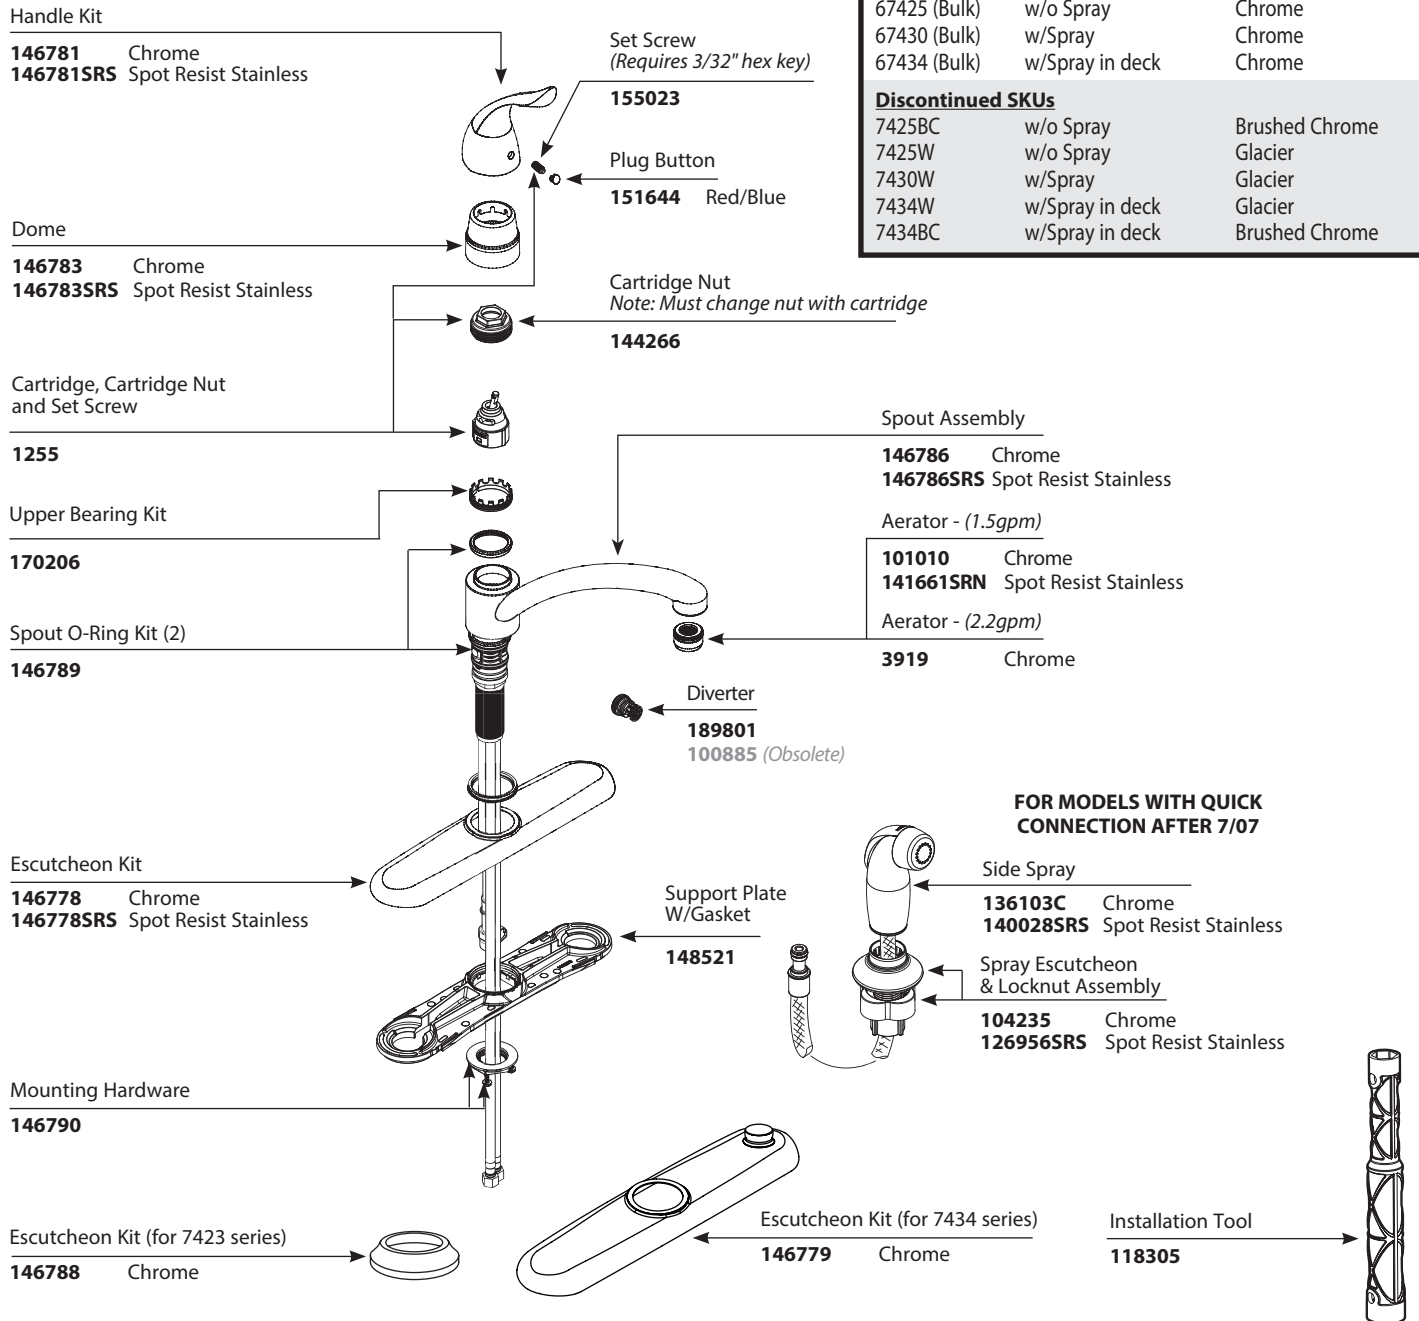

■ Order by Part Number

CHATEAU® Single-Handle Kitchen Faucet

MODEL		FINISH
7423	w/o Spray	Chrome
7425	w/o Spray	Chrome
7425SRS	w/o Spray	Spot Resist Stainless
7437	w/Spray	Chrome
7430	w/Spray	Chrome
7430SRS	w/Spray	Spot Resist Stainless
7434	w/Spray in deck	Chrome
67425 (Bulk)	w/o Spray	Chrome
67430 (Bulk)	w/Spray	Chrome
67434 (Bulk)	w/Spray in deck	Chrome

Discontinued SKUs		
7425BC	w/o Spray	Brushed Chrome
7425W	w/o Spray	Glacier
7430W	w/Spray	Glacier
7434W	w/Spray in deck	Glacier
7434BC	w/Spray in deck	Brushed Chrome