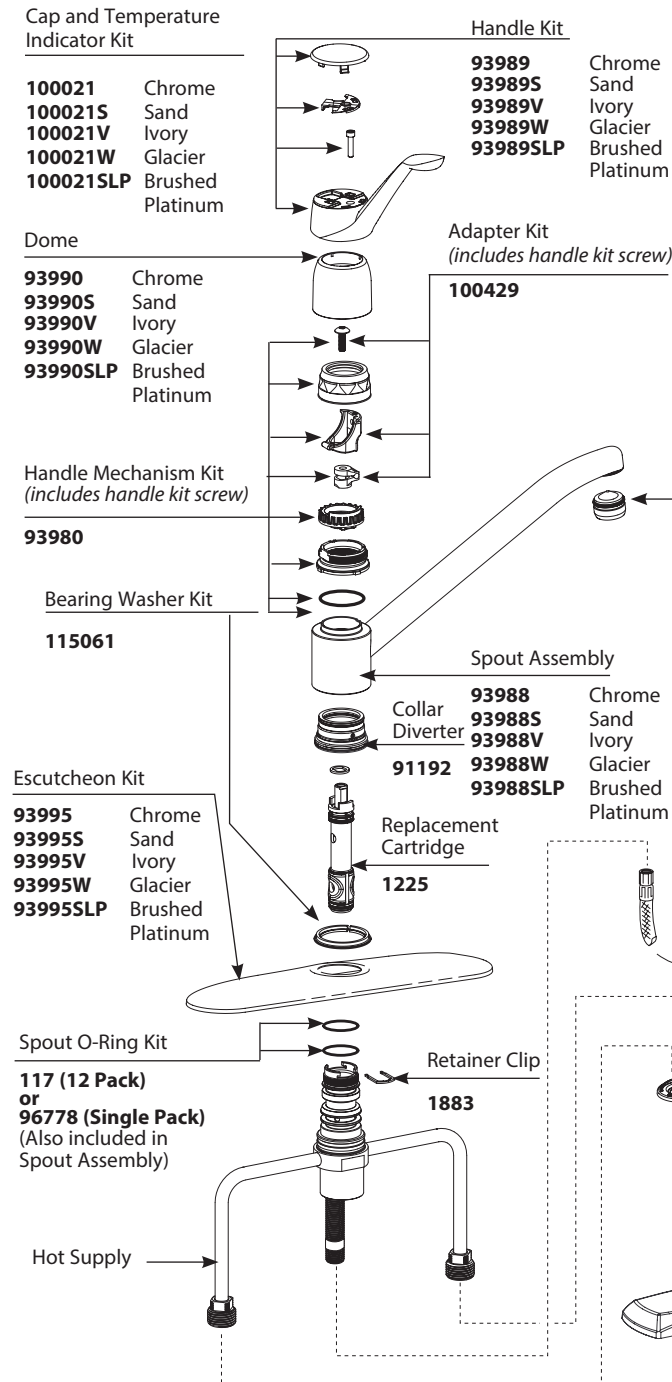

■ Order by Part Number

For models sold before 1/2/06