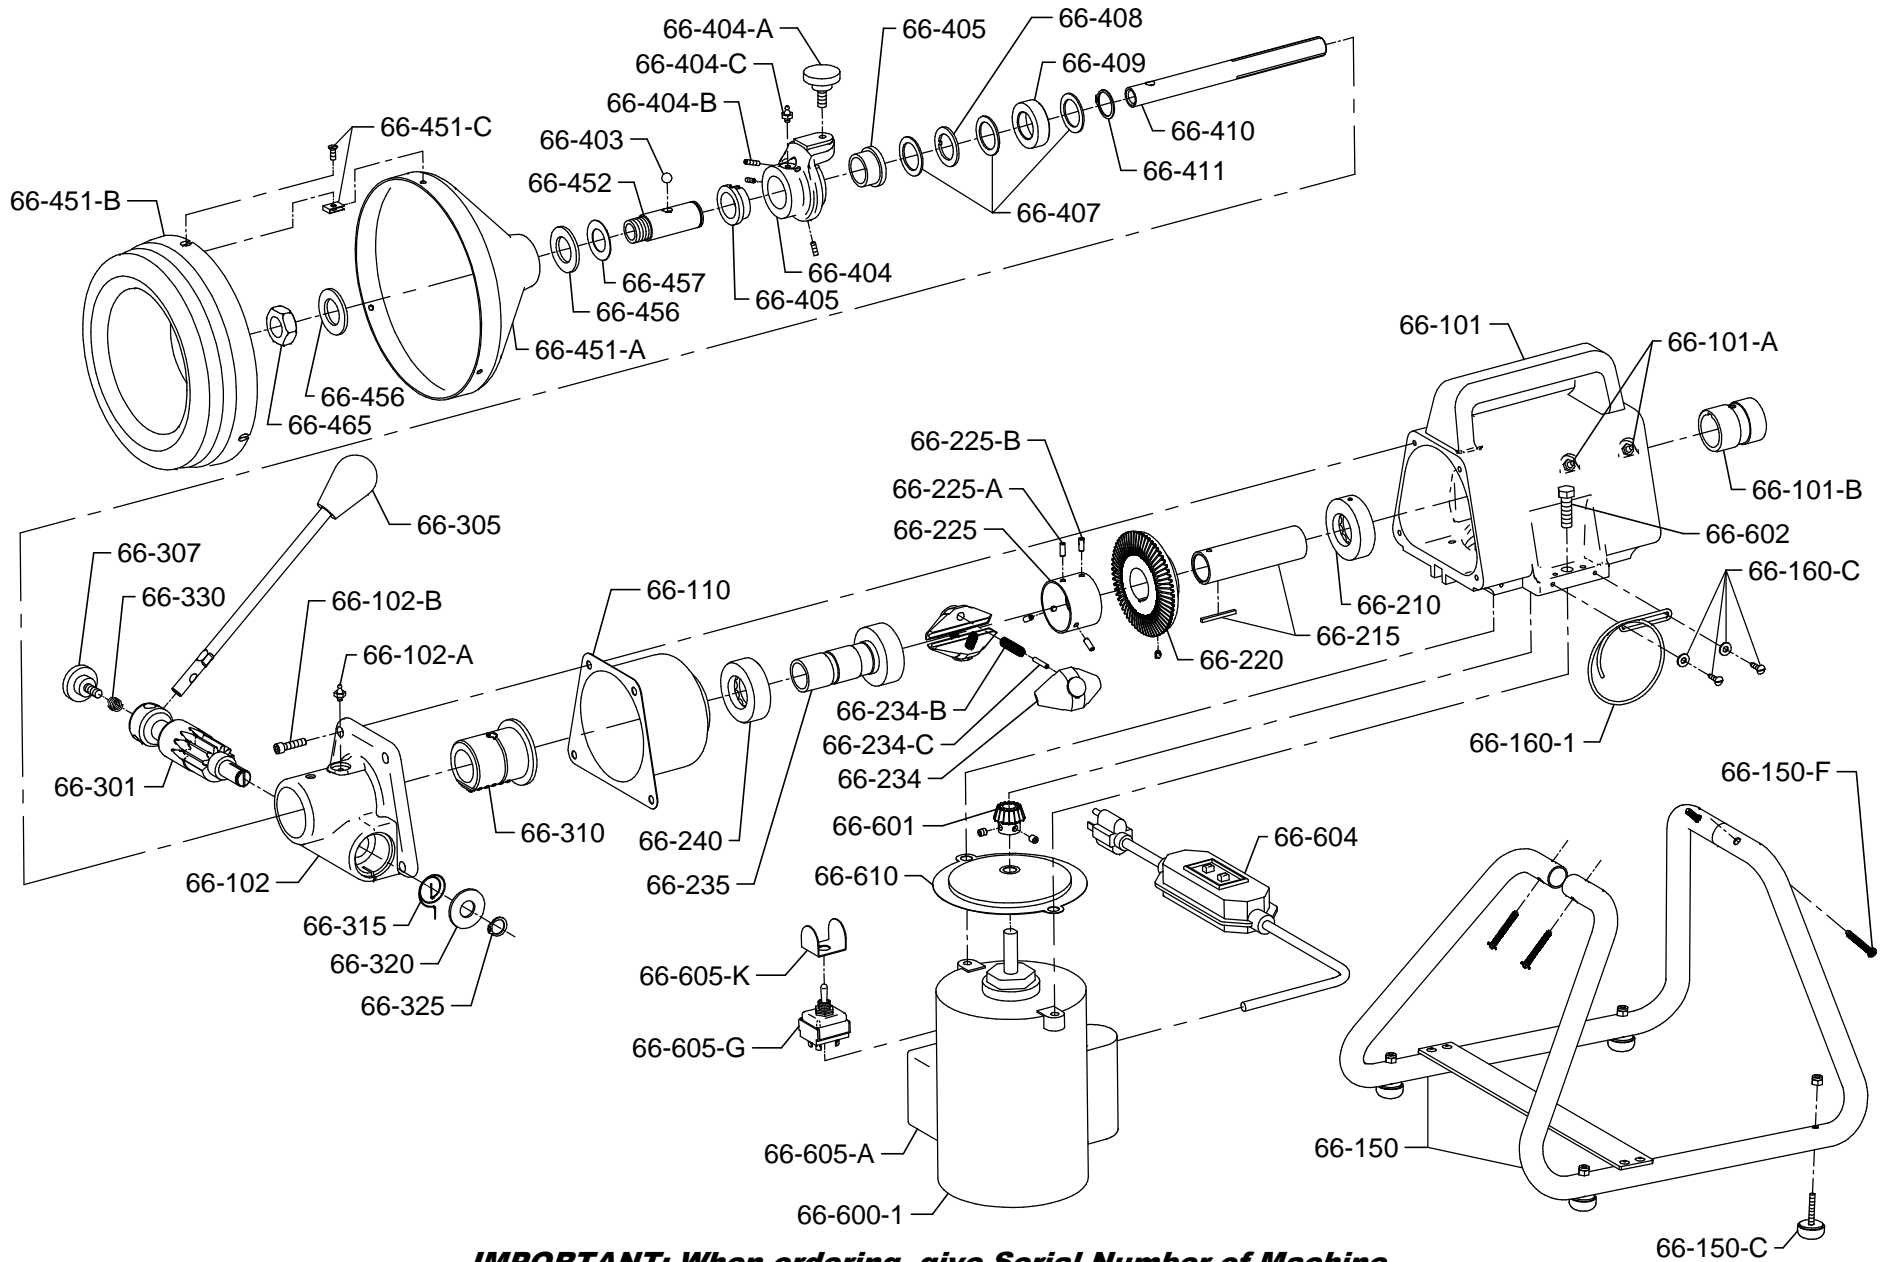

ROOT 66 PARTS LIST

ITEM NO.	CATALOG NO.	DESCRIPTION	ITEM NO.	CATALOG NO.	DESCRIPTION
178275	66-100	Frame & Clutch Housing Assembly	178615	66-330	Coil Spring
178280	66-101	Clutch Housing	178660	66-403	Ball Bearing
178285	66-101-A	Grease Fittings (2)	178670	66-404	Mounted Collar w/Knob
178310	66-101-B	Bronze Bushing	178680	66-404-A	Knob
178315	66-102	Rear Casting	178690	66-404-B	Set Screws (3)
178320	66-102-A	Grease Fitting (1)	178695	66-404-C	Grease Fitting
178325	66-102-B	Socket Head Cap Screws (4)	178710	66-405	Flange Bearing Set (2)
178350	66-110	Drip Guard	178730	66-407	Fiber Washers (3)
178360	66-150	Leg Assembly	178740	66-408	Brake Disc
178365	66-150-A/B	Left & Right Leg Assembly	178750	66-409	Spacer
178390	66-150-C	Rubber Pads, Screws, Nuts & Washers (4)	178760	66-410	Slotted Tube
178370	66-150-D	Front Leg Spacer	178770	66-411	Snap Ring
178375	66-150-E	Rear Leg Spacer	178230	66-35-0	Container (for 3/8" & 5/16" Cables)
178380	66-150-F	Bolts (4)	178805	66-451	Container Shell
178385	66-160-1	Cutter Holder Assembly	178810	66-451-A	Container Front
178388	66-160-C	Screws & Lock Washers (2)	178820	66-451-B	Container Back
178430	66-200	Clutch Assembly	178825	66-451-C	Screws & Clips (3)
178440	66-210	Ball Thrust Bearing	178840	66-452	Spindle for Large Drum
178450	66-215	Shaft w/Key	178850	66-456	Washer (2)
178460	66-220	Large Bevel Gear w/Set Screw	178855	66-457	Thrust Bearing Race
178470	66-225	Front Cone w/Pins	178860	66-465	Nut
178410	66-225-A	Guide Pins (3)	178900	66-600	1/3 hp Motor w/Reverse Switch & GFCI
178480	66-225-B	Set Screw	168880	66-600-1	1/2 hp Motor w/Reverse Switch & GFCI
178500	66-234	Clutch Jaws, Pins & Springs (3)	178910	66-601	Small Bevel Gear w/Set Screws
178510	66-234-B	Springs Only (3)	178920	66-602	Mounting Bolts (2)
178415	66-234-C	Spring Pins Only (3)	136010	GFI-10	GFCI w/10' Power Cord
178520	66-235	Rear Cone w/Shaft	178940	66-605	Reverse Switch Assembly
178530	66-240	Ball Thrust Bearing	178950	66-605-A	Switch Box Only w/Cover & Screws
178540	66-300	Rack & Pinion Assembly	178960	66-605-G	Reverse Switch
178550	66-301	Pinion Gear	178965	66-605-H	Rubber Switch Boot
178560	66-305	Clutch Handle	178973	66-605-K	Switch Guard
178570	66-307	Retaining Knob	178970	66-610	Motor Drip Shield
178580	66-310	Drive Collar (Rack)	178250	66-RGH	Rear Guide Hose
178590	66-315	Hair Pin Spring	178240	66-W	Dolly for Root 66
178600	66-320	Retaining Washer	132210	66-DECALS	Set of Safety Decals
178610	66-325	Snap Ring			

ROOT 66 SCHEMATIC DIAGRAM

IMPORTANT: When ordering, give Serial Number of Machine.