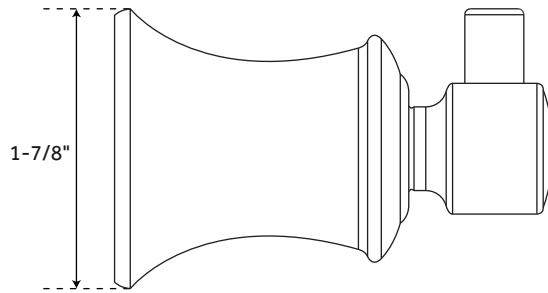

## FEATURES

Installation Type: Wall Mount  
Design: Transitional  
Material: Zinc  
Length: 1-7/8"  
Height: 1-7/8"  
Depth: 2-7/8"  
Base Plate Diameter: 1-7/8"  
Mounting Hardware Included: Yes  
Mounting Hardware Concealed: Yes  
Assembly Required: No