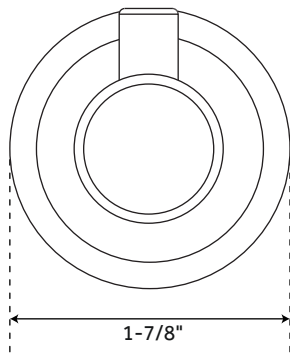

## FEATURES

Installation Type: Wall Mount  
Design: Transitional  
Material: Zinc  
Length: 1-7/8"  
Height: 1-7/8"  
Depth: 2-7/8"  
Base Plate Diameter: 1-7/8"  
Mounting Hardware Included: Yes  
Mounting Hardware Concealed: Yes  
Assembly Required: No