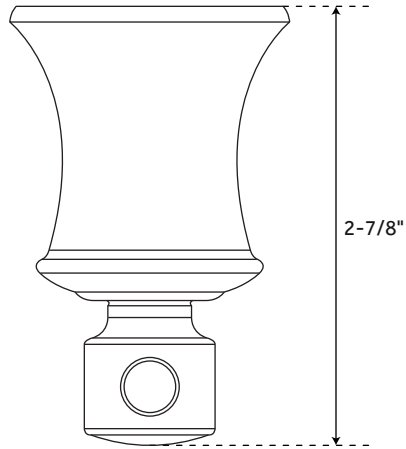

## FEATURES

Installation Type: Wall Mount  
Design: Transitional  
Material: Zinc  
Length: 1-7/8"  
Height: 1-7/8"  
Depth: 2-7/8"  
Base Plate Diameter: 1-7/8"  
Mounting Hardware Included: Yes  
Mounting Hardware Concealed: Yes  
Assembly Required: No