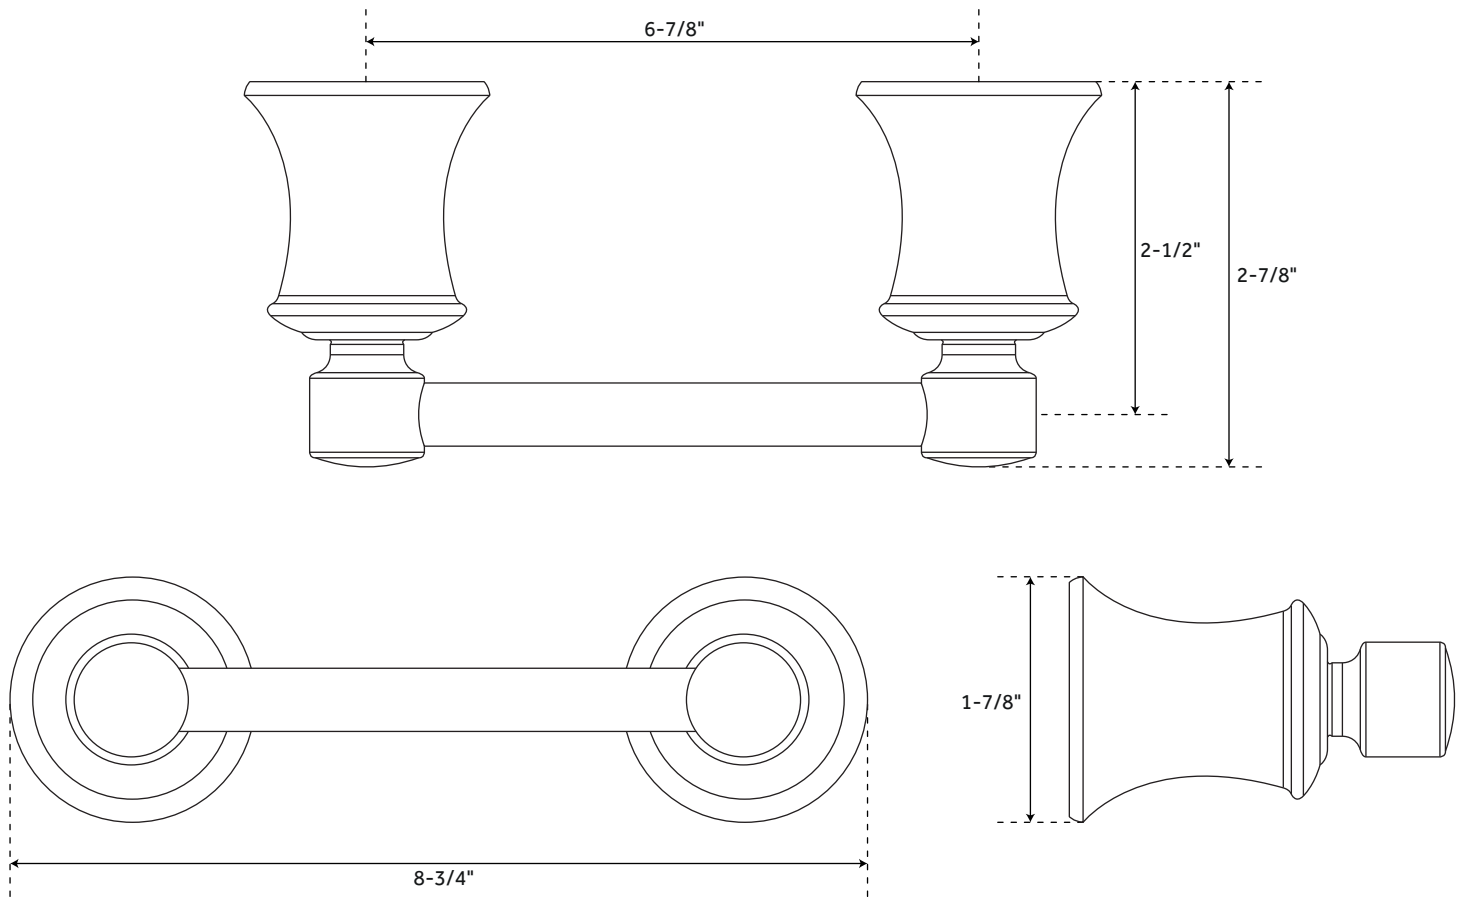

PENDLETON

TOILET PAPER HOLDER

SKU: 948204

FEATURES

Installation Type: Wall Mount
Design: Transitional
Material: Zinc
Length: 8-3/4"
Height: 1-7/8"
Depth: 2-7/8"
Base Plate Diameter: 1-7/8"
Mounting Hardware Included: Yes
Mounting Hardware Concealed: Yes
Assembly Required: No
Centers: 6-7/8"