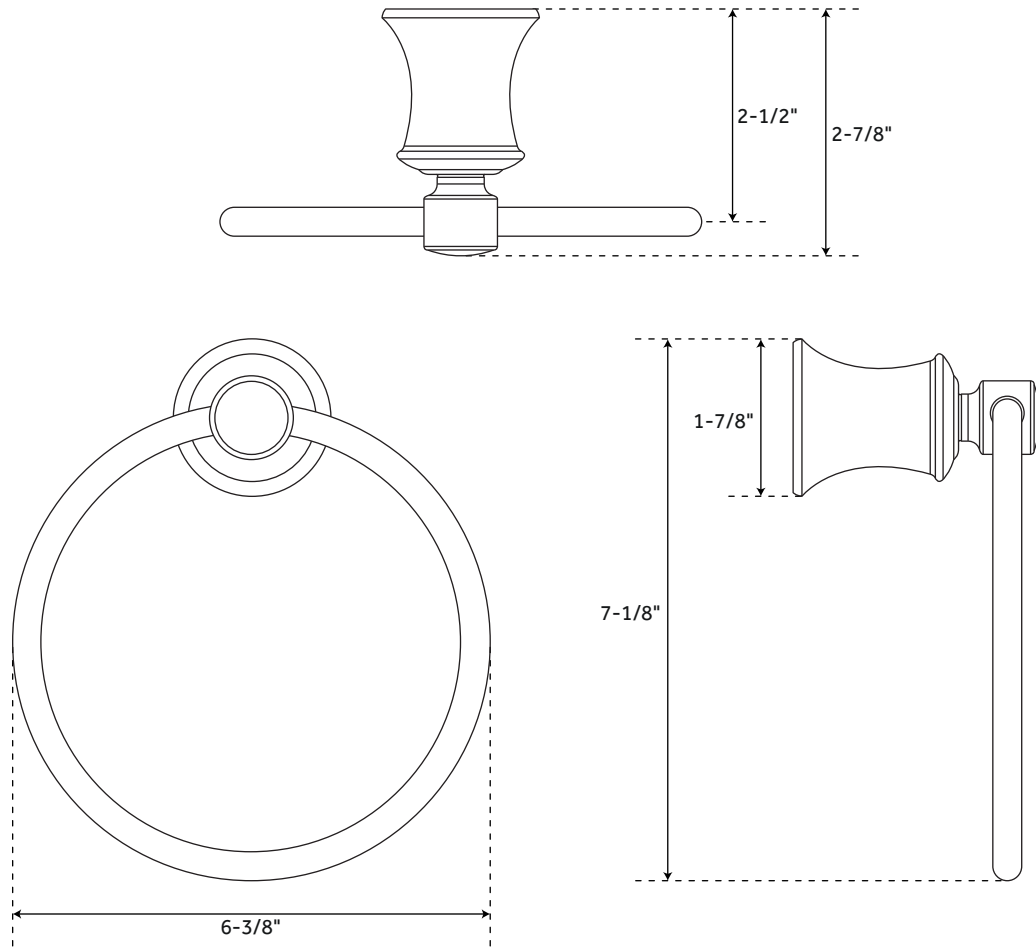

PENDLETON

TOWEL RING

SKU: 948211

FEATURES

Installation Type: Wall Mount
Design: Transitional
Material: Zinc
Length: 6-3/8"
Height: 7-1/8"
Depth: 2-7/8"
Base Plate Diameter: 1-7/8"
Mounting Hardware Included: Yes
Mounting Hardware Concealed: Yes
Assembly Required: No

SIGNATURE HARDWARE LIFETIME WARRANTY

See website for warranty information

All dimensions and specifications are nominal and may vary. Use actual products for accuracy in critical situations.

REVISED 01/14/2020
CODE: SHPTTRBN/SHPTTRCP/SHPTTRPN