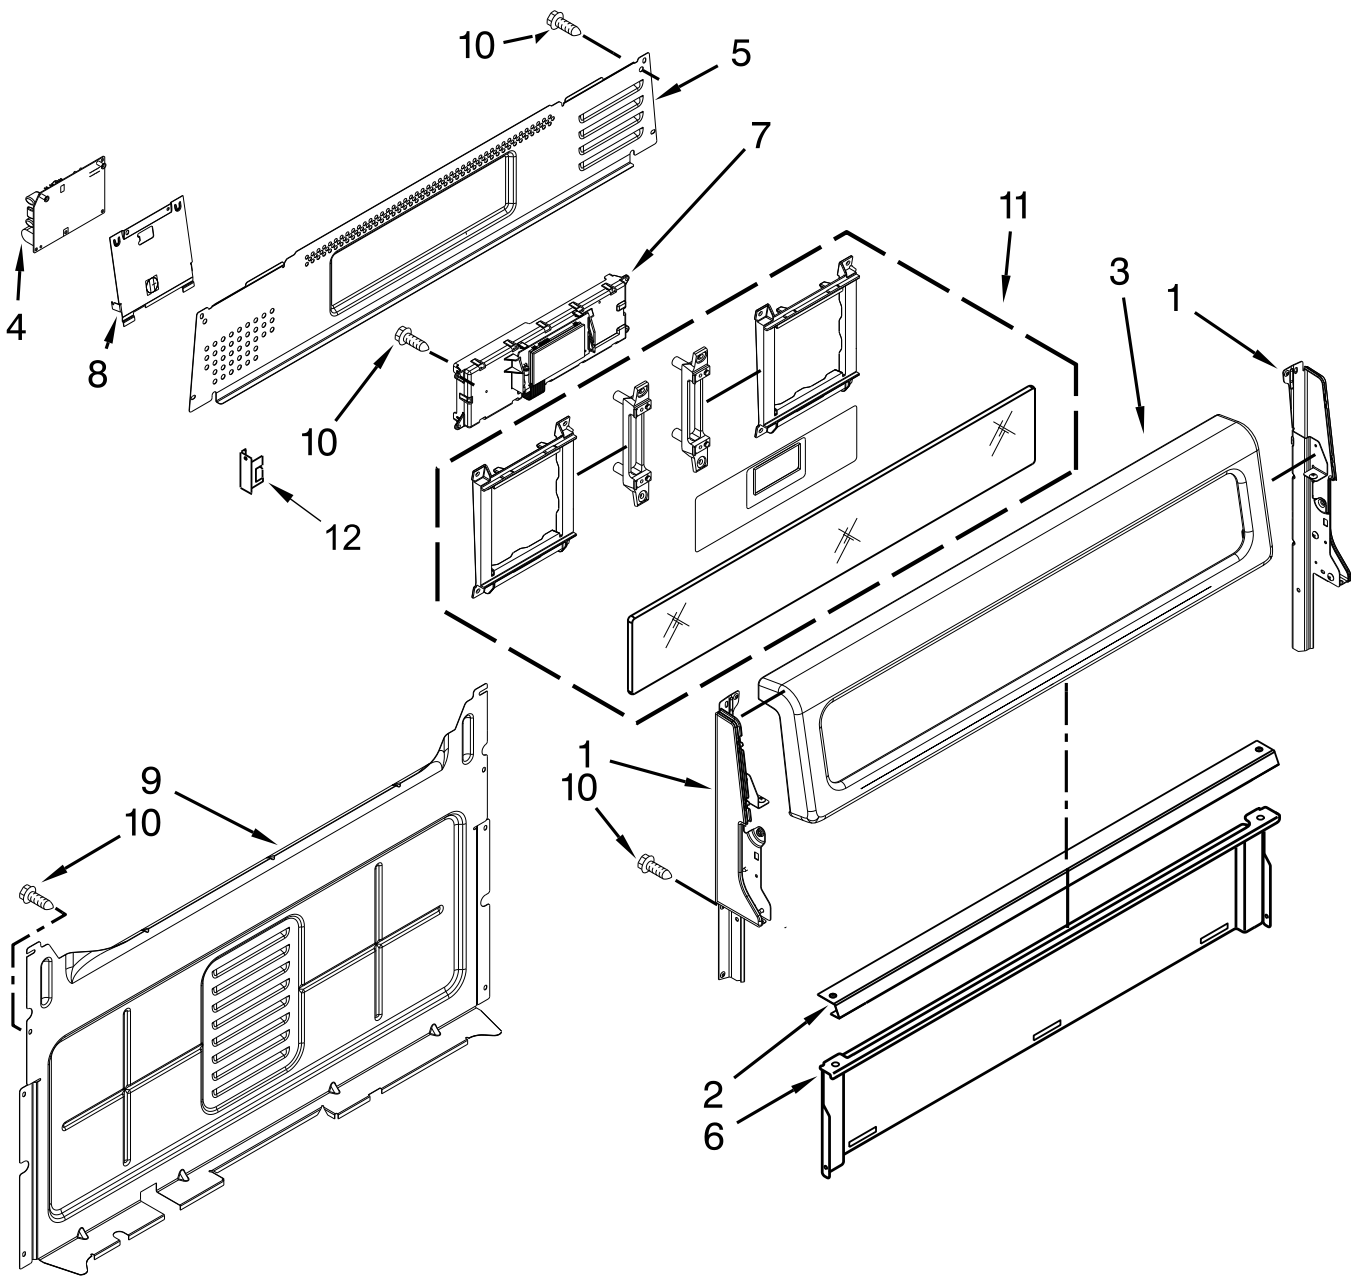

CONTROL PANEL PARTS

CONTROL PANEL PARTS

<u>Illus.</u> <u>No.</u>	<u>Part No.</u>	<u>Description</u>
1		Endcap
	W10184433	White (Left Hand)
	W10184434	White (Right Hand)
	W10184437	Black (Left Hand)
	W10184438	Black (Right Hand)
2	W10516123	Bracket, Console Mounting

<u>Illus.</u> <u>No.</u>	<u>Part No.</u>	<u>Description</u>
3		Console, Panel
	W10645847	White
	W10645846	Black
	W10645848	Stainless
4	W10511278	Module, Spark DSI
5	W10198745	Cover, Upper
6	W10192841	Shield, Heat
7	W10643264	Control, Maxwell

<u>Illus.</u> <u>No.</u>	<u>Part No.</u>	<u>Description</u>
8	W10762981	Bracket, Mounting
9	W10184251	Cover, Back
10	3196178	Screw
11		Active Overlay Assembly
	W10645815	White
	W10692150	Black
12	W10475149	Module, Spark (5+0)