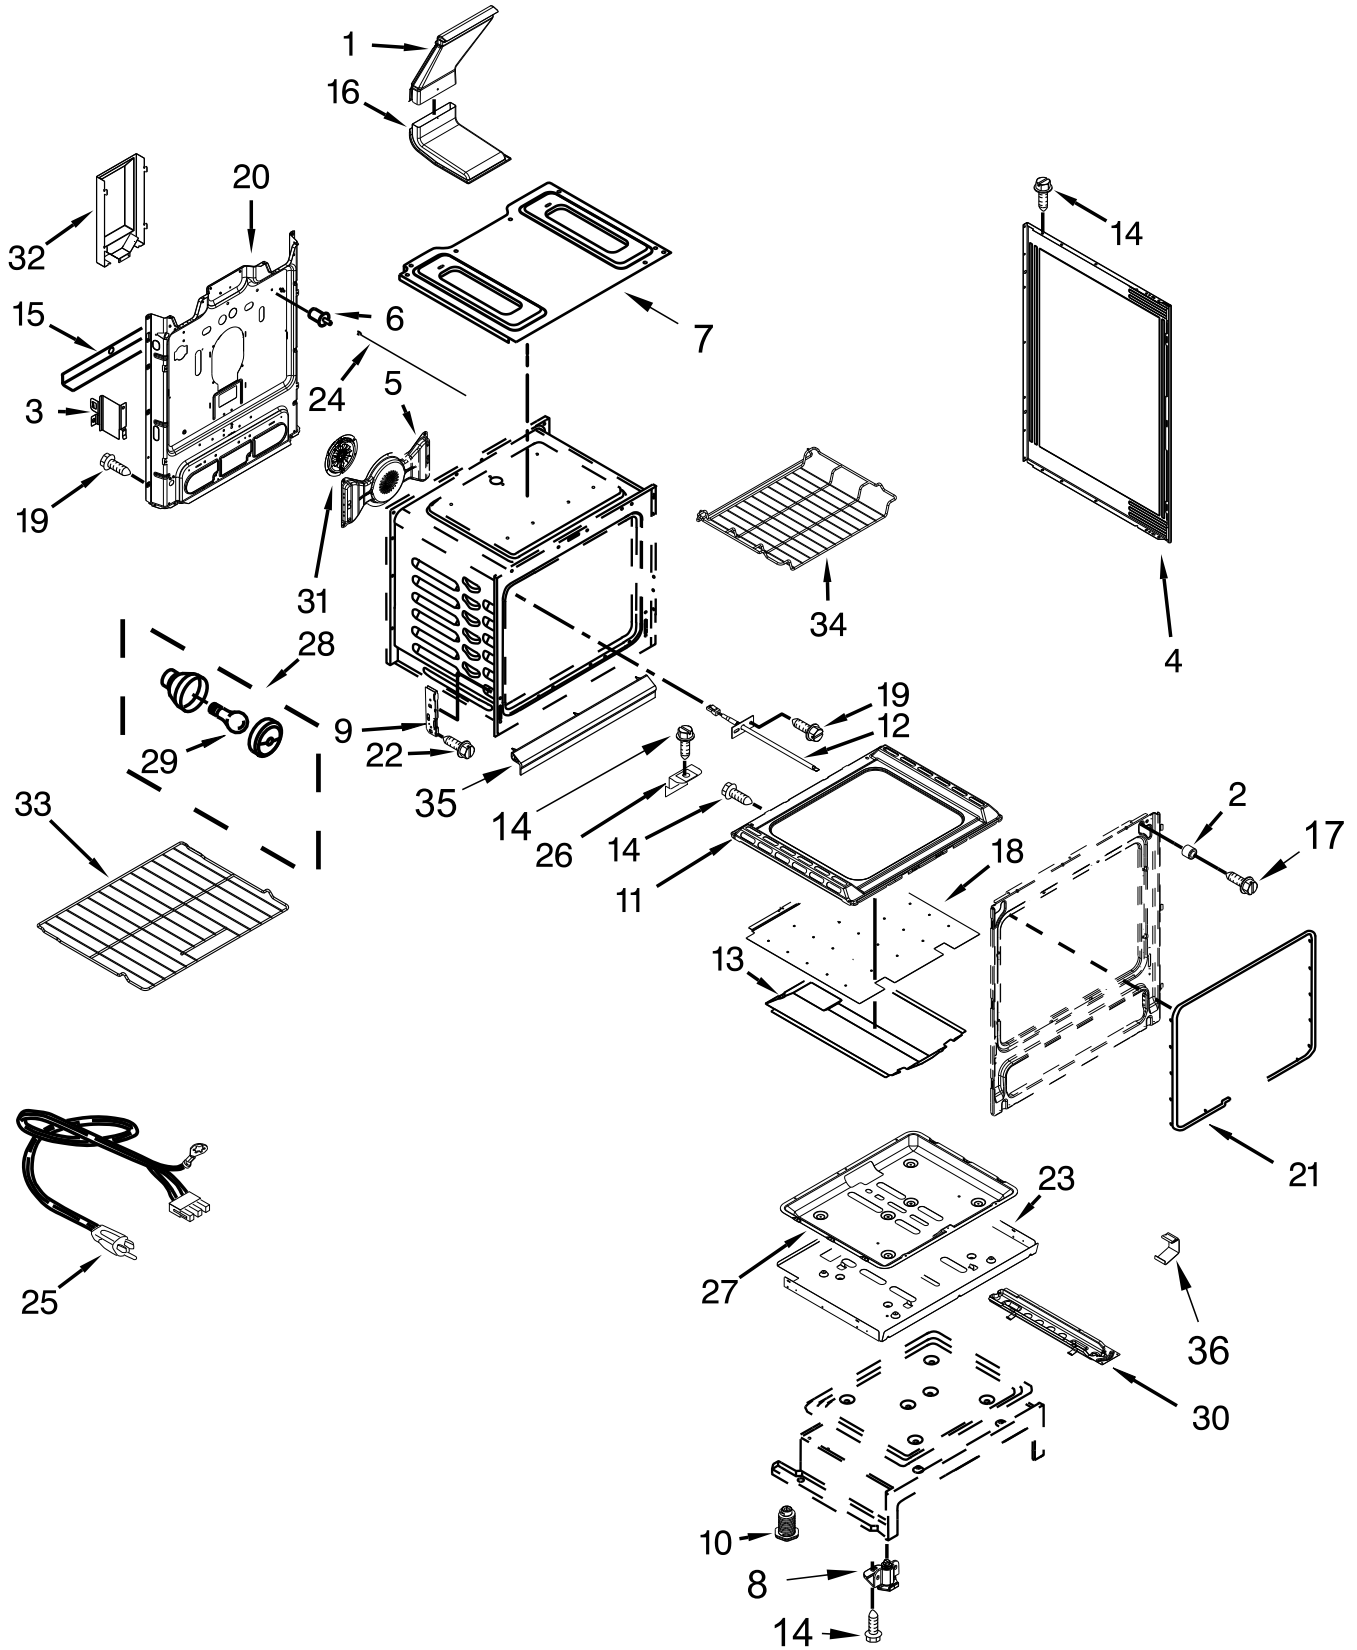

CHASSIS PARTS

CHASSIS PARTS

<u>Illus.</u> <u>No.</u>	<u>Part No.</u>	<u>Description</u>	<u>Illus.</u> <u>No.</u>	<u>Part No.</u>	<u>Description</u>	<u>Illus.</u> <u>No.</u>	<u>Part No.</u>	<u>Description</u>
1	W10314347	Assembly, Flue	16	W10311326	Assembly, Flue (Upper)	32	W10158780	Cover, Fan
2	9758701	Spacer, Door	17	3196560	Screw	33	W10531060	Rack, Oven
3	W10273002	Bracket, Oven Support	18	W10323077	Diffuser, Flame	34	W10289145	Rack, Oven (Gull-Wing)
4		Panel, Side	19	3196178	Screw	35	W10501599	Clip, Front Frame Cover
	W10575396	White	20	W10273005	Back, Main	36	W10137382	Clip, Panel
	W10162245	Black	21	W10162385	Gasket, Door			INSULATION
5	W10346153	Baffle, Full Convection	22	W10031780	Screw		W10526208	Insulation, Wrap Gas
6	W10627802	Switch, Door	23	W10273195	Shield, Heat		W10526209	Insulation, Main Back
7	8273036	Box, Burner	24	W10273192	Rod, Door Switch		4820F015-59	Insulation, Strap
8	W10341186	Assembly, Front Foot	25	W10624590	Cord, Power			
9	W10289077	Receiver, Hinge	26	W10035900	Support, Oven Bottom			
10	W10058460	Foot, Leveling	27	W10273204	Pan, Bake			
11	W10211368	Bottom, Oven	28	W10454648	Assembly, Light			
12	W10586204	Sensor	29	311255	Bulb, Oven Light			
13	3601P356-45	Baffle, Bake Burner	30	W10390007	Assembly, Base Rail (Right)			
14	W10362924	Screw		W10390008	Assembly, Base Rail (Left)			
15	W10435470	Brace, Main Back	31	W10389553	Motor, Fan (Convection)