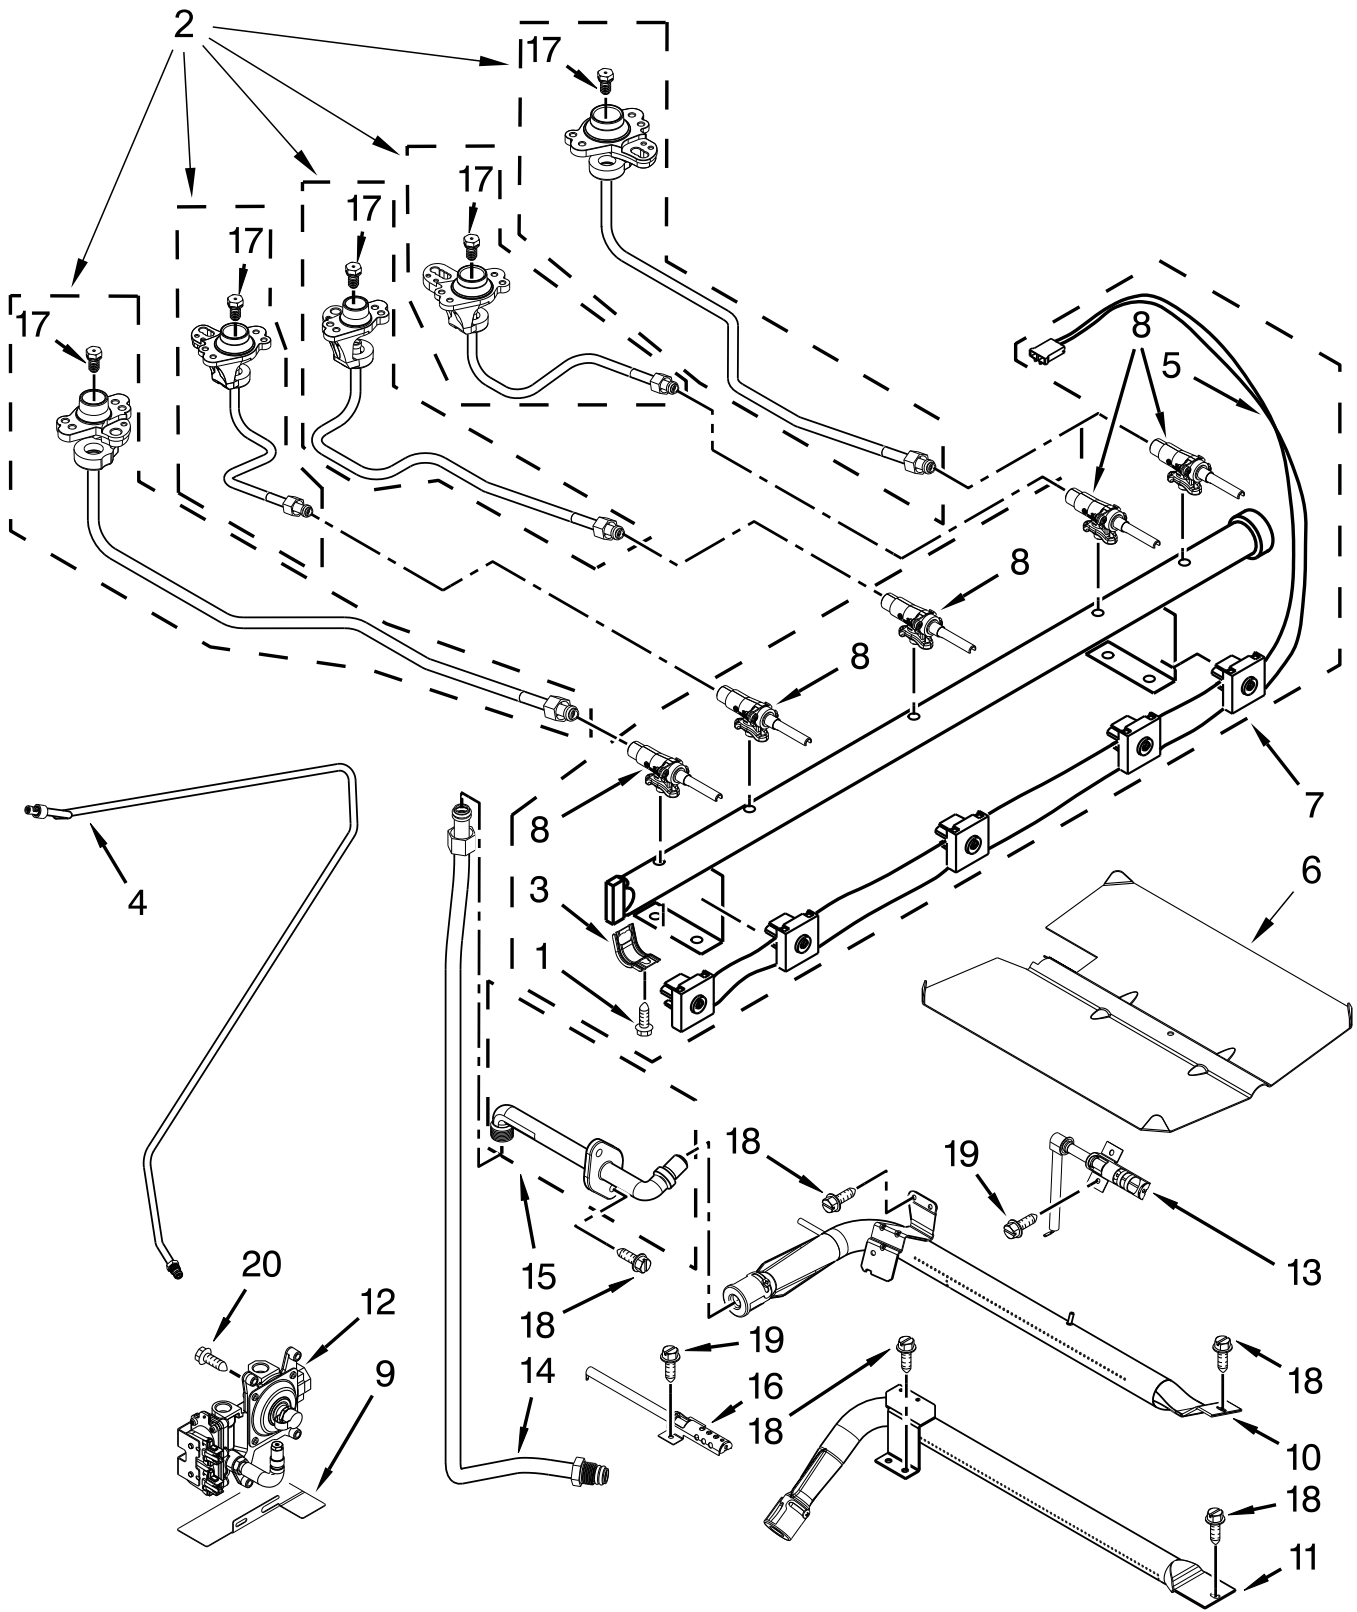

CHASSIS PARTS

<u>Illus.</u> <u>No.</u>	<u>Part No.</u>	<u>Description</u>	<u>Illus.</u> <u>No.</u>	<u>Part No.</u>	<u>Description</u>	<u>Illus.</u> <u>No.</u>	<u>Part No.</u>	<u>Description</u>
1	W10314347	Assembly, Flue	16	W10311326	Assembly, Flue (Upper)	32	W10158780	Cover, Fan
2	9758701	Spacer, Door	17	3196560	Screw	33	W10531060	Rack, Oven
3	W10273002	Bracket, Oven Support	18	W10323077	Diffuser, Flame	34	W10289145	Rack, Oven (Gull-Wing)
4		Panel, Side	19	3196178	Screw	35	W10501599	Clip, Front Frame Cover
	W10575396	White	20	W10273005	Back, Main	36	W10137382	Clip, Panel
	W10162245	Black	21	W10162385	Gasket, Door			INSULATION
5	W10346153	Baffle, Full Convection	22	W10031780	Screw		W10526208	Insulation, Wrap Gas
6	W10627802	Switch, Door	23	W10273195	Shield, Heat		W10526209	Insulation, Main Back
7	8273036	Box, Burner	24	W10273192	Rod, Door Switch		4820F015-59	Insulation, Strap
8	W10341186	Assembly, Front Foot	25	W10624590	Cord, Power			
9	W10289077	Receiver, Hinge	26	W10035900	Support, Oven Bottom			
10	W10058460	Foot, Leveling	27	W10273204	Pan, Bake			
11	W10211368	Bottom, Oven	28	W10454648	Assembly, Light			
12	W10586204	Sensor	29	311255	Bulb, Oven Light			
13	3601P356-45	Baffle, Bake Burner	30	W10390007	Assembly, Base Rail (Right)			
14	W10362924	Screw		W10390008	Assembly, Base Rail (Left)			
15	W10435470	Brace, Main Back	31	W10389553	Motor, Fan (Convection)			

MANIFOLD PARTS