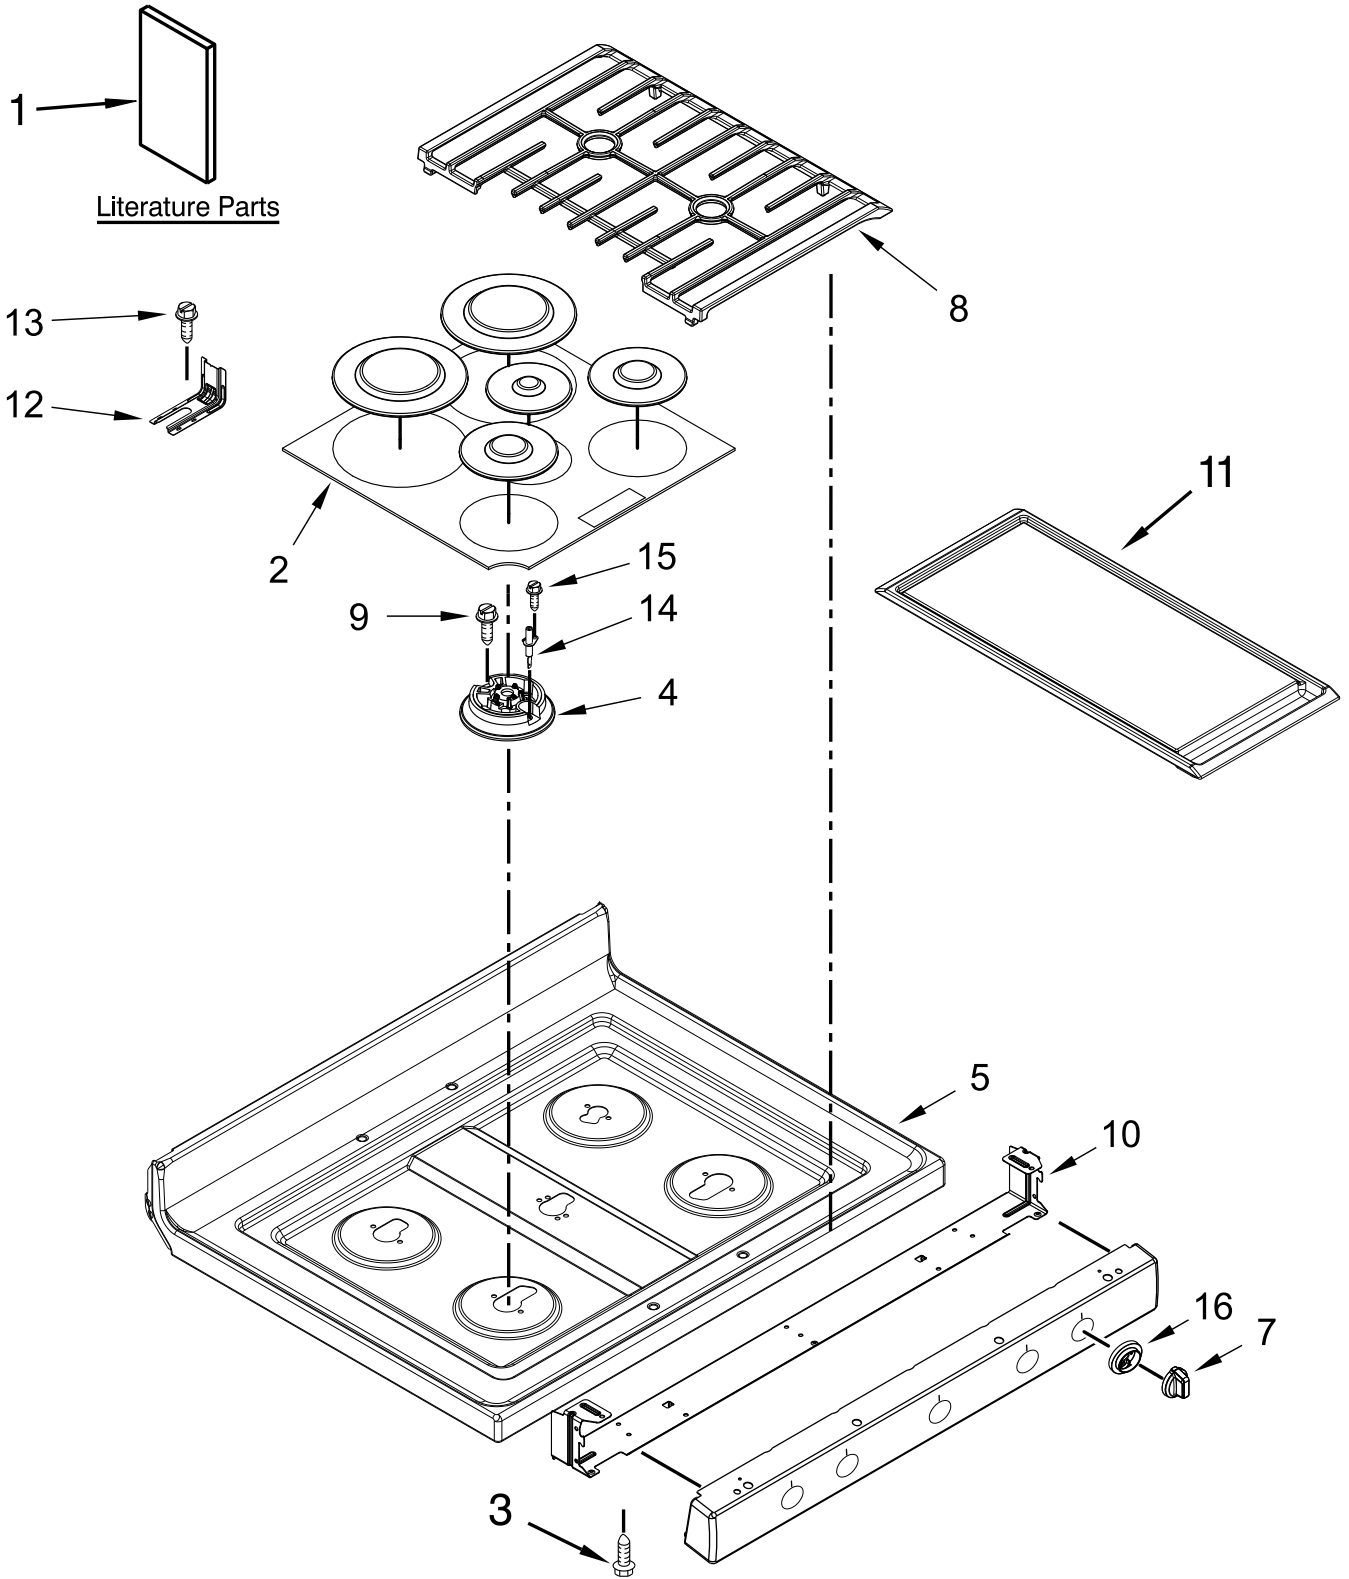

KitchenAid®

30" GAS FREESTANDING SELF CLEAN CONVECT RANGE

MODELS:

KFGG500EWH0 (White)
KFGG500EBL0 (Black)
KFGG500ESS0 (Stainless)

COOKTOP PARTS

COOKTOP PARTS

<u>Illus. No.</u>	<u>Part No.</u>	<u>Description</u>
1		Literature Parts
	W10694025	Installation Instructions
	W10694017	Use and Care Guide
	W10694023	Tech Sheet
	9762761	Tips, Safe Cooking (English)
	W10065852	Tips, Safe Cooking (French)
	W10400066	Guide, Quick Start (English)
2		Set, Burner Cap
	W10183374	Black
3	W10067840	Screw
4	W10515455	Burner Head, Ultra Rapid (15K) (Left Front & Right Front)
	W10515454	Burner Head, Semi (9.5K) (Left Rear and Center)
	W10515453	Burner Head, Auxi (5K) (Right Rear)

<u>Illus. No.</u>	<u>Part No.</u>	<u>Description</u>
5		Cooktop
	W10366729	White
	W10366730	Black
	W10294800	Stainless
6		Panel, Manifold
	W10724448	White
	W10724449	Black
	W10729891	Stainless
7		Knob
	W10643306	Stainless
8		Grate, Set
	W10676612	Black
9	3400701	Screw
10	W10530070	Bracket, Rear Gas Cooktop
11	W10432544	Griddle
12	W10306542	Bracket, Anti-Tip
13	7101P485-60	Screw, Anti-Tip Kit
14	W10515459	Electrode
15	8273062	Screw